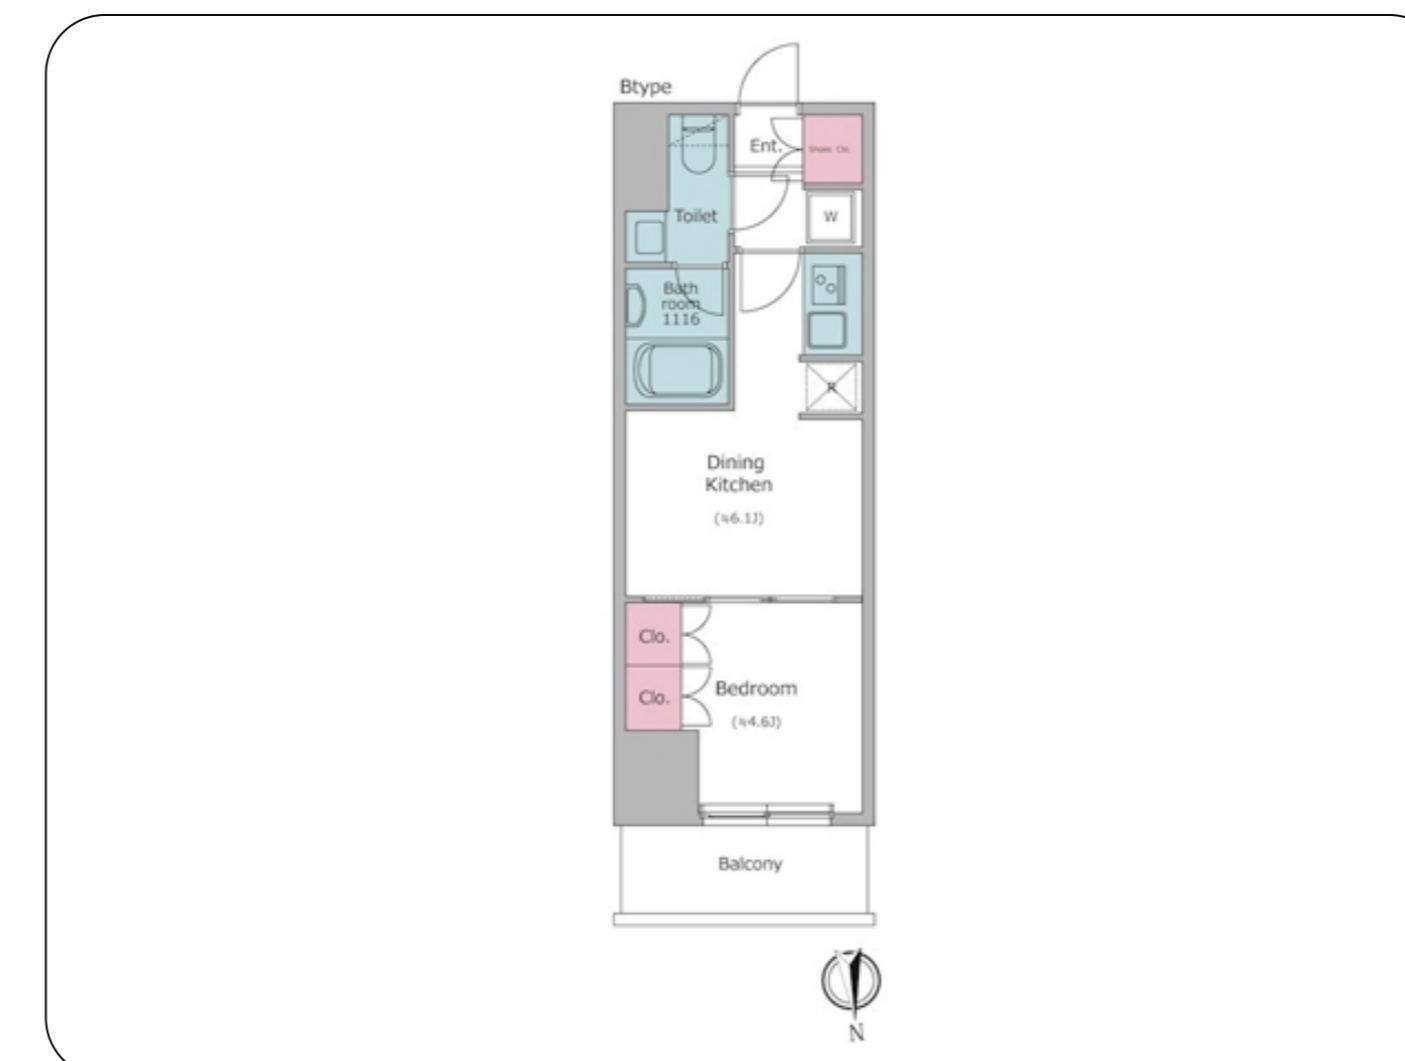

One Roof Residence Ueno Okachimachi 0303

TOKYO HOUSING

¥135,000 / monthly

Taito, Higashiueno 1-11-9

1
Bed

1DK
Layout

25 m²
Total Size

Management Fee

Sta. 6 mins. walk

Key Features

Pet friendly

Free internet

Air conditioner

Autolock

Security camera

<https://tokyo-housing.com/properties/one-roof-residence-ueno-okachimachi-0303>