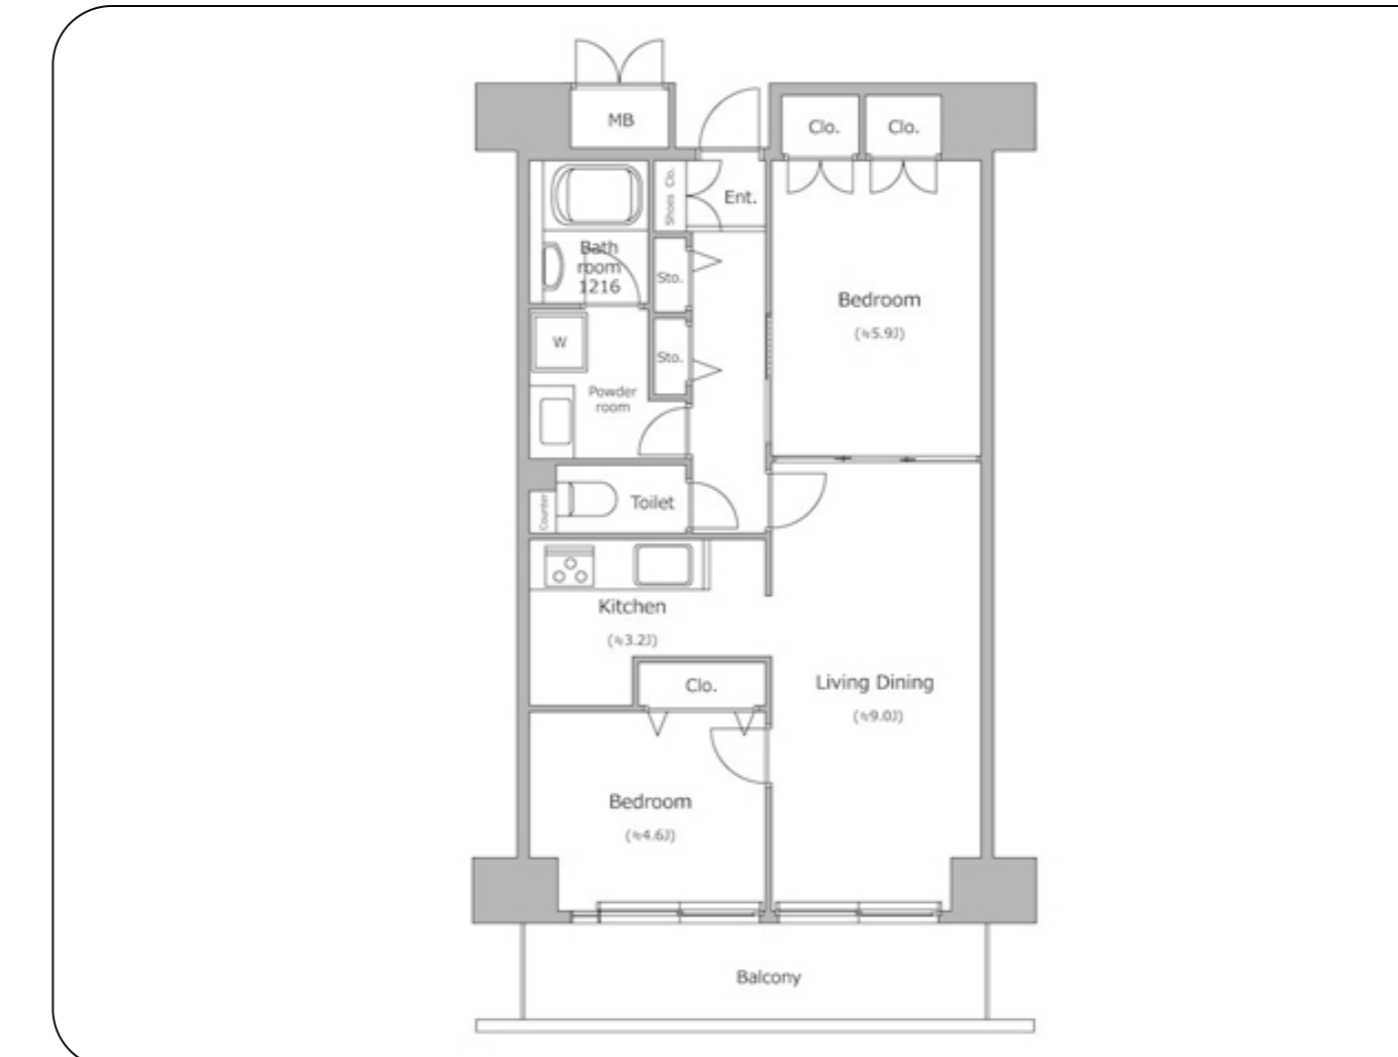

Residia Shibaura 0909

TOKYO HOUSING

¥258,000 / monthly

Minato, Shibaura 4-chome 18-30

2
Bed

2LDK
Layout

53 m²
Total Size

Management Fee
¥ 25,000

Deposit
¥ 258,000

Key Money
¥ 258,000

JY Tamachi

Sta. 12 mins. walk

I Mita

Sta. 14 mins. walk

Key Features

Air conditioner

Autolock

Security camera

Delivery box

24 hour garbage disposal

<https://tokyo-housing.com/properties/residia-shibaura-0909>