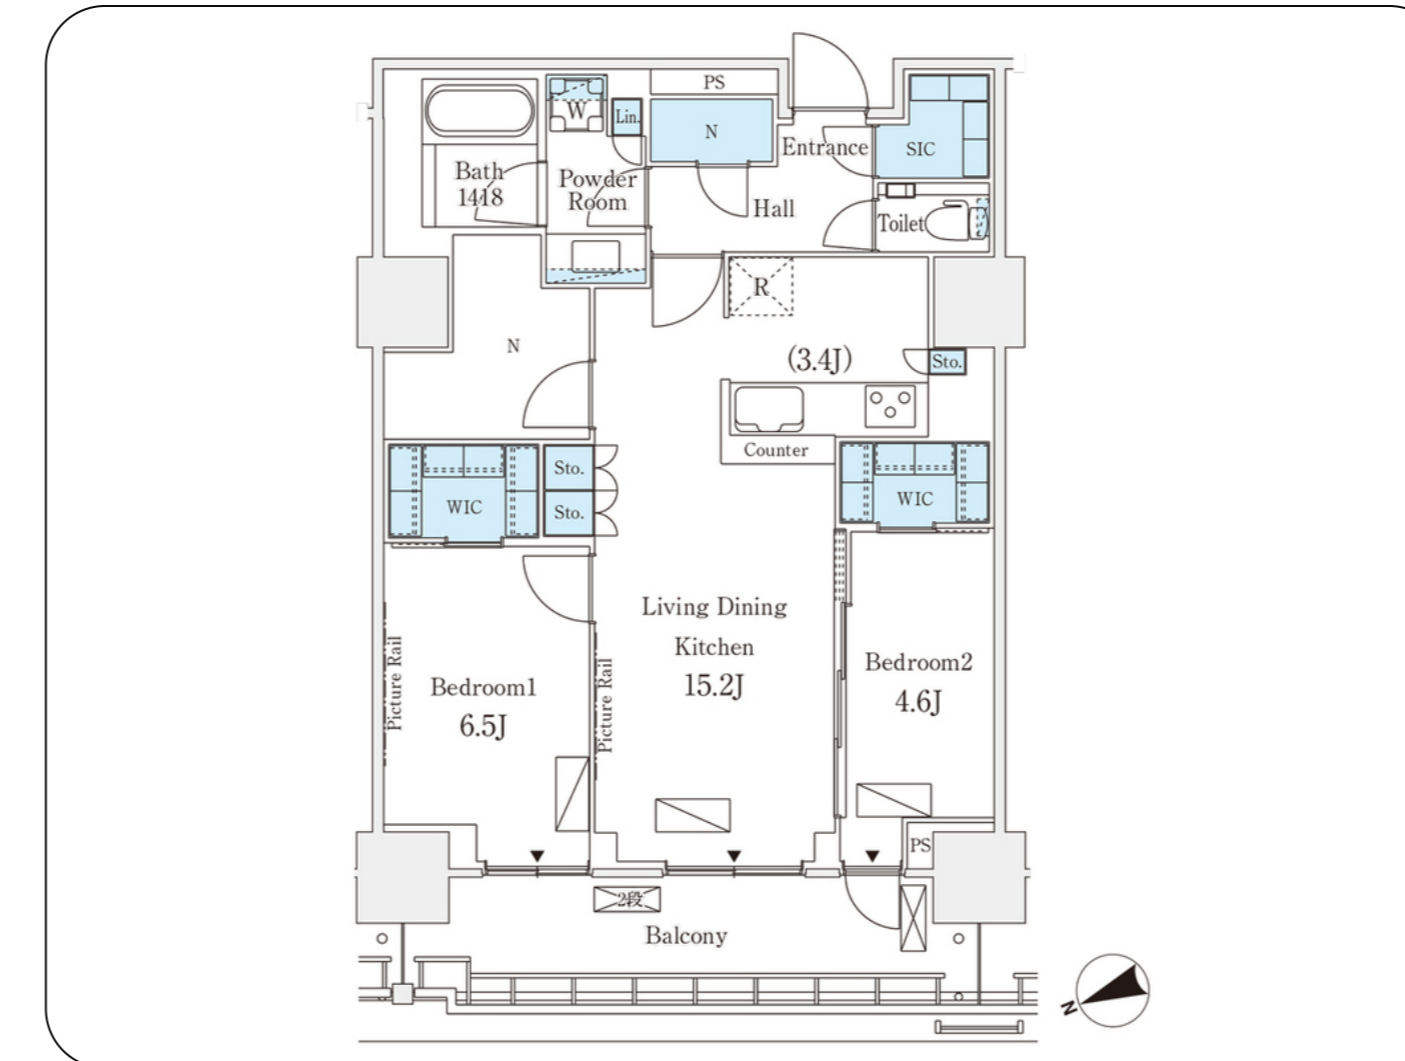

# Royal Parks Shinagawa 1414

TOKYO HOUSING

¥455,000 / monthly

Minato, Konan 3-5-21

2  
Bed

2LDK  
Layout

74 m<sup>2</sup>  
Total Size

Management Fee  
¥ 20,000

## Key Features

Pet friendly

Air conditioner

Walk-in closet

Autolock

Balcony