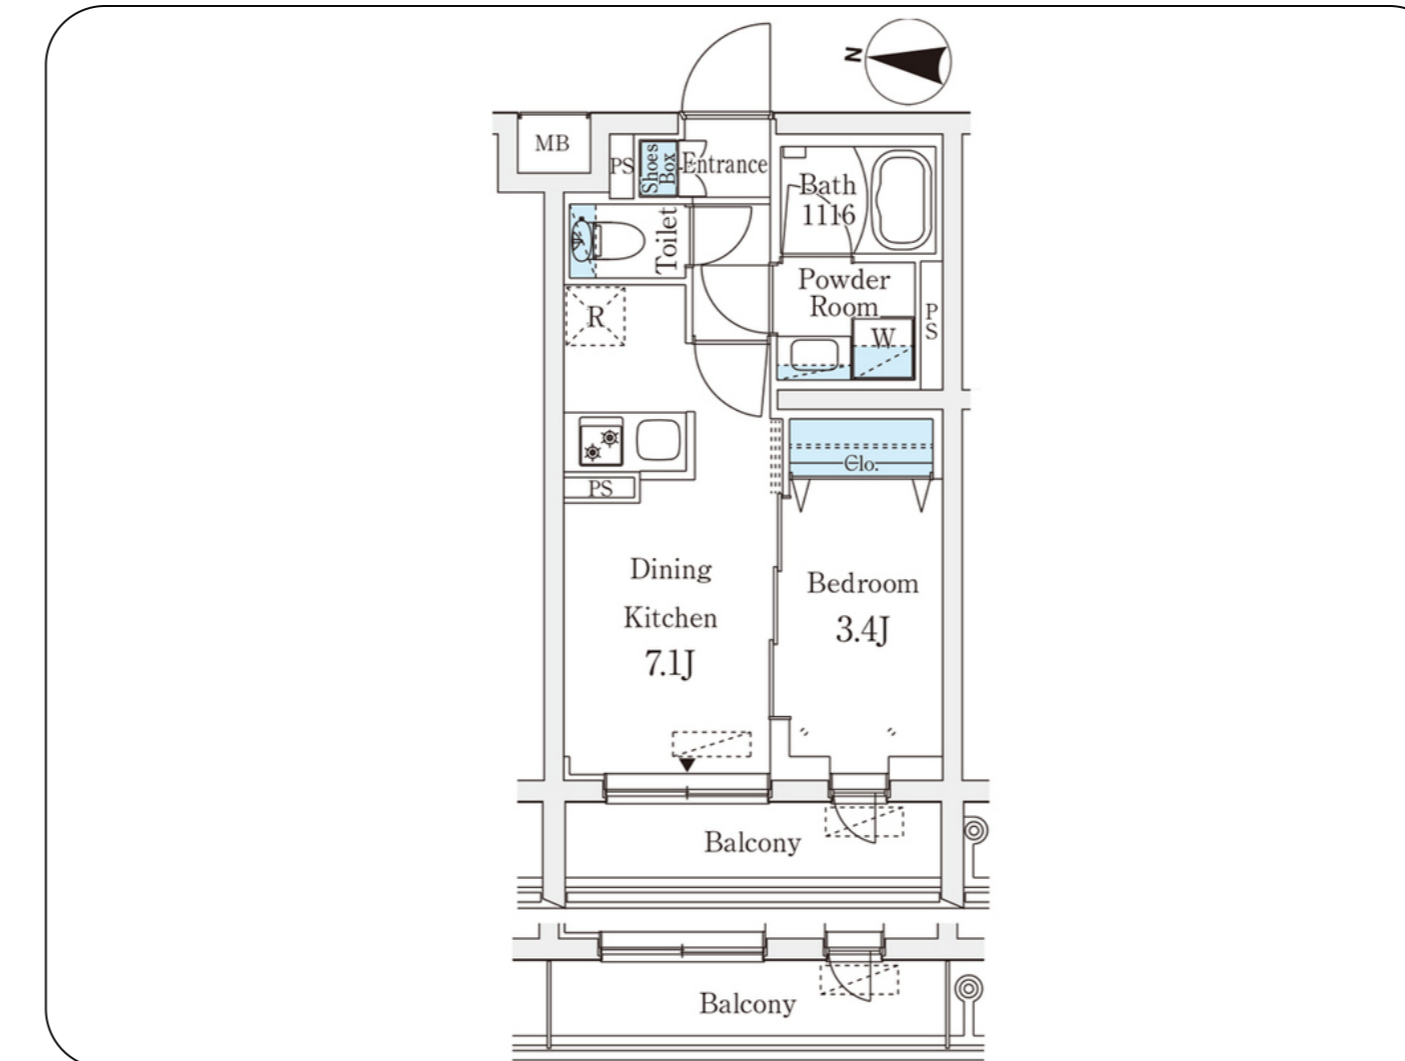

La Tierra Shinagawa Nishi-Oi 211

TOKYO HOUSING

¥155,000 / monthly

Shinagawa , Nishioi 2-16-14

1
Bed

1DK
Layout

28 m²
Total Size

Management Fee

Key Features

Air conditioner

Autolock

Balcony

Delivery box

24 hour garbage disposal