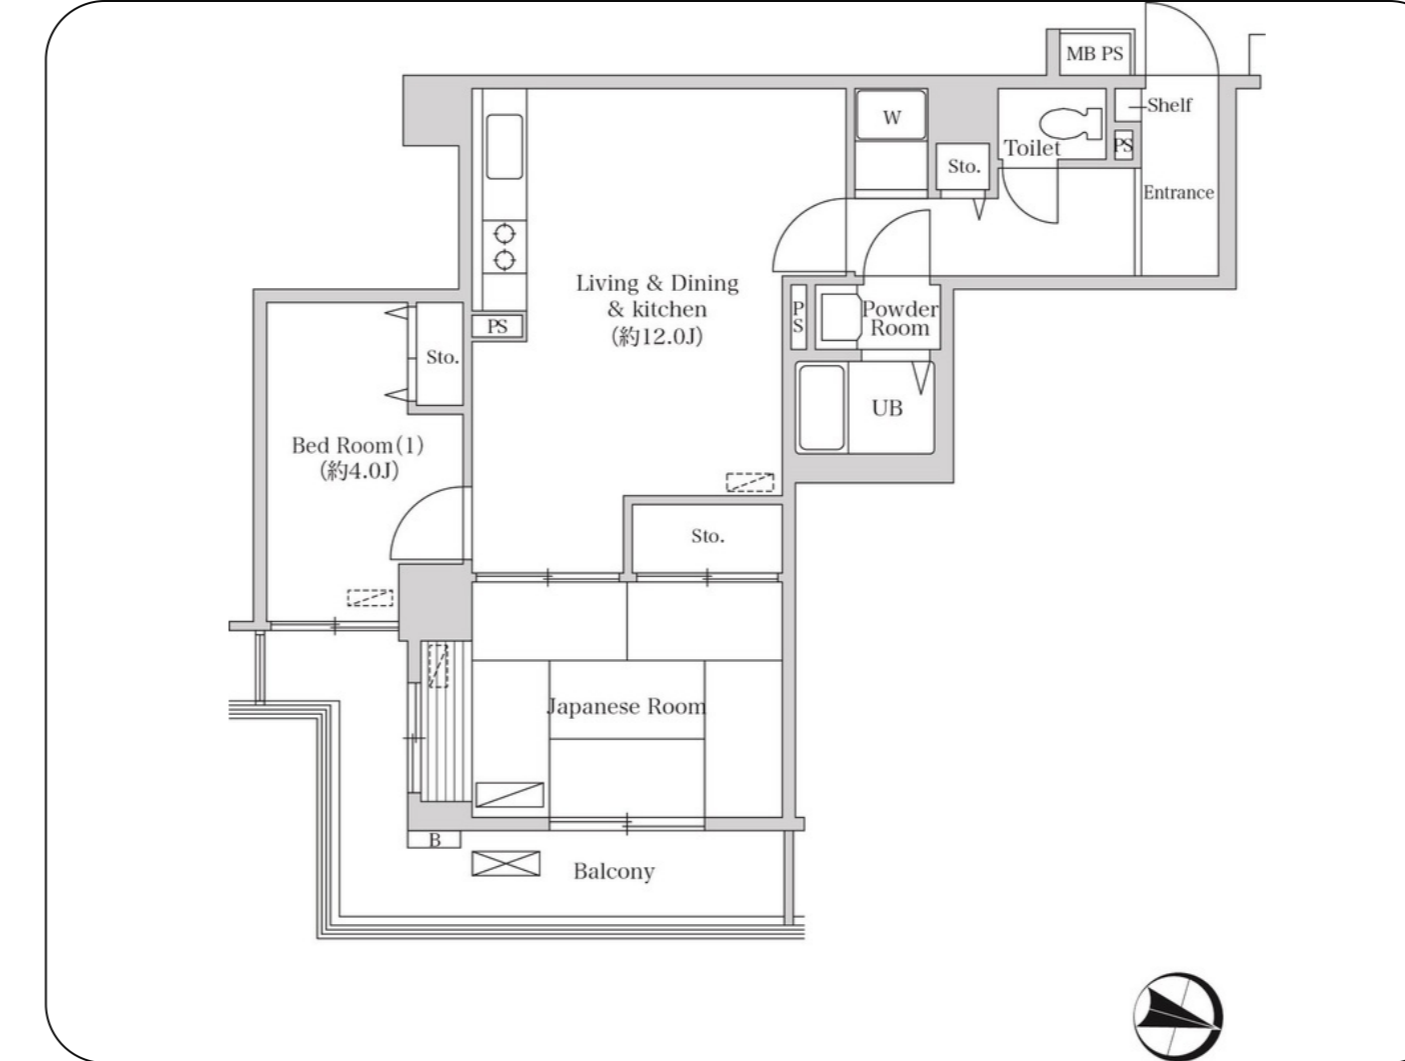

Trinity Shibaura 1407

TOKYO HOUSING

¥209,000 / monthly

Minato, Shibaura 4-13-3

2
Bed

2LDK
Layout

56 m²
Total Size

Management Fee
¥ 7,100

Deposit
¥ 209,000

Key Money
¥ 418,000

JY Tamachi

I Mita

Sta. 9 mins. walk

Sta. 11 mins. walk

Key Features

Air conditioner

Trunk Room

Autolock

Security camera

Balcony

<https://tokyo-housing.com/properties/trinity-shibaura-1407>