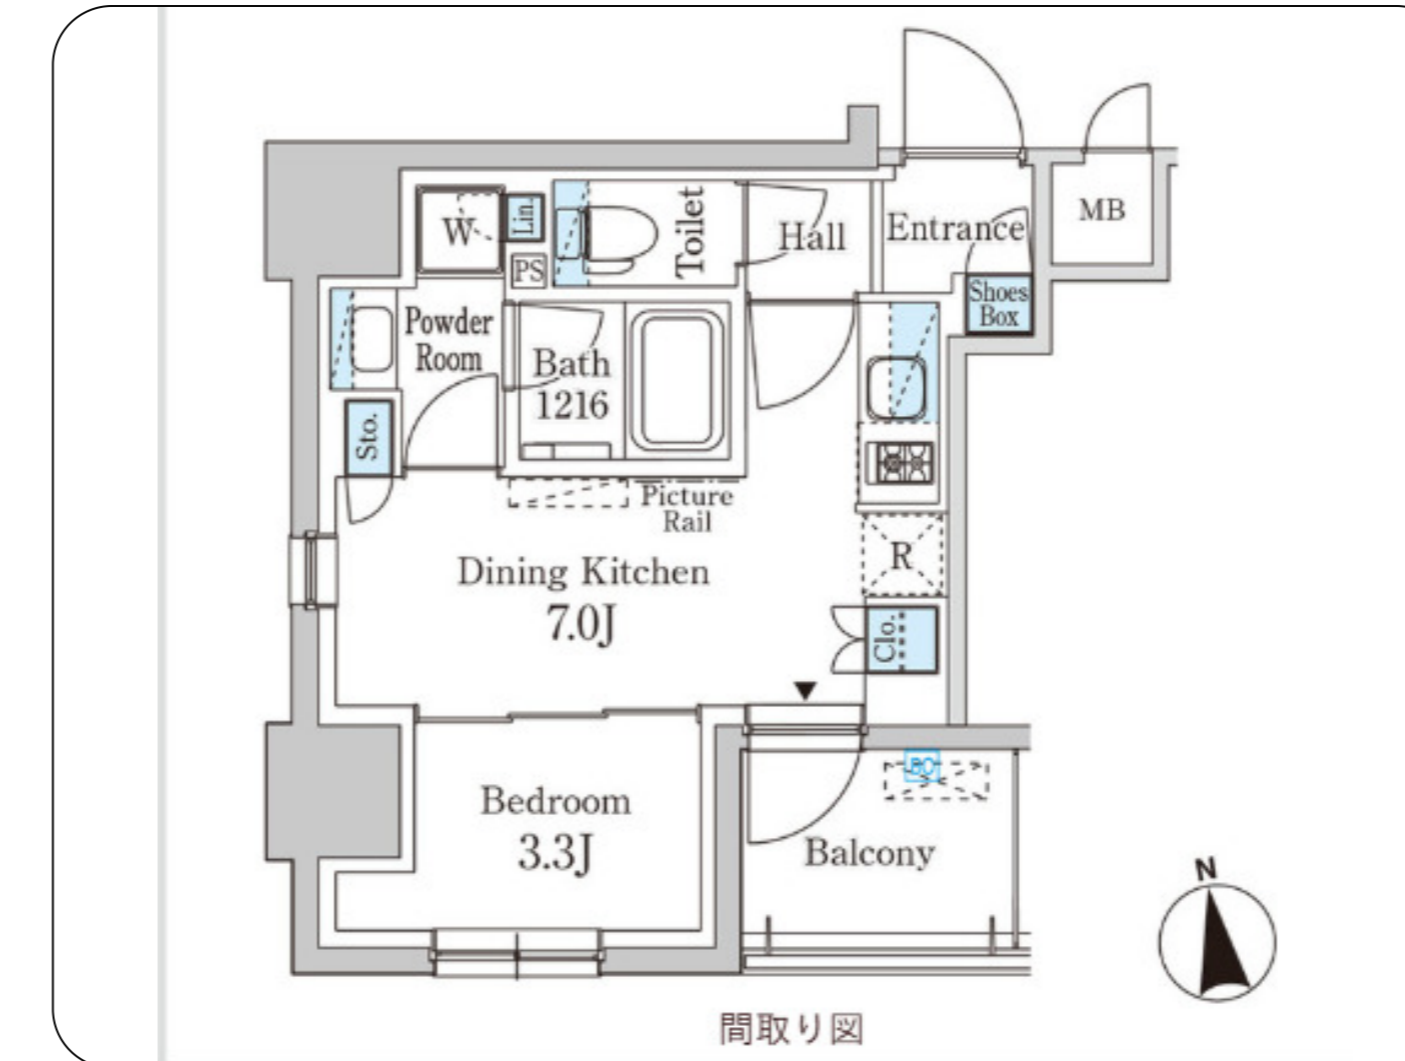

Park Axis Kanda Residence 901

TOKYO HOUSING

¥193,000 / monthly

Chiyoda, KandaTsukasacho 2-19-1

1
Bed

1DK
Layout

28 m²
Total Size

Management Fee
¥ 0

Deposit
¥ 193,000

Key Money
¥ 0

M Awajicho
G Kanda

Sta. 4 mins. walk
Sta. 8 mins. walk

Key Features

Pet friendly

Separate bathroom Balcony

Air conditioner