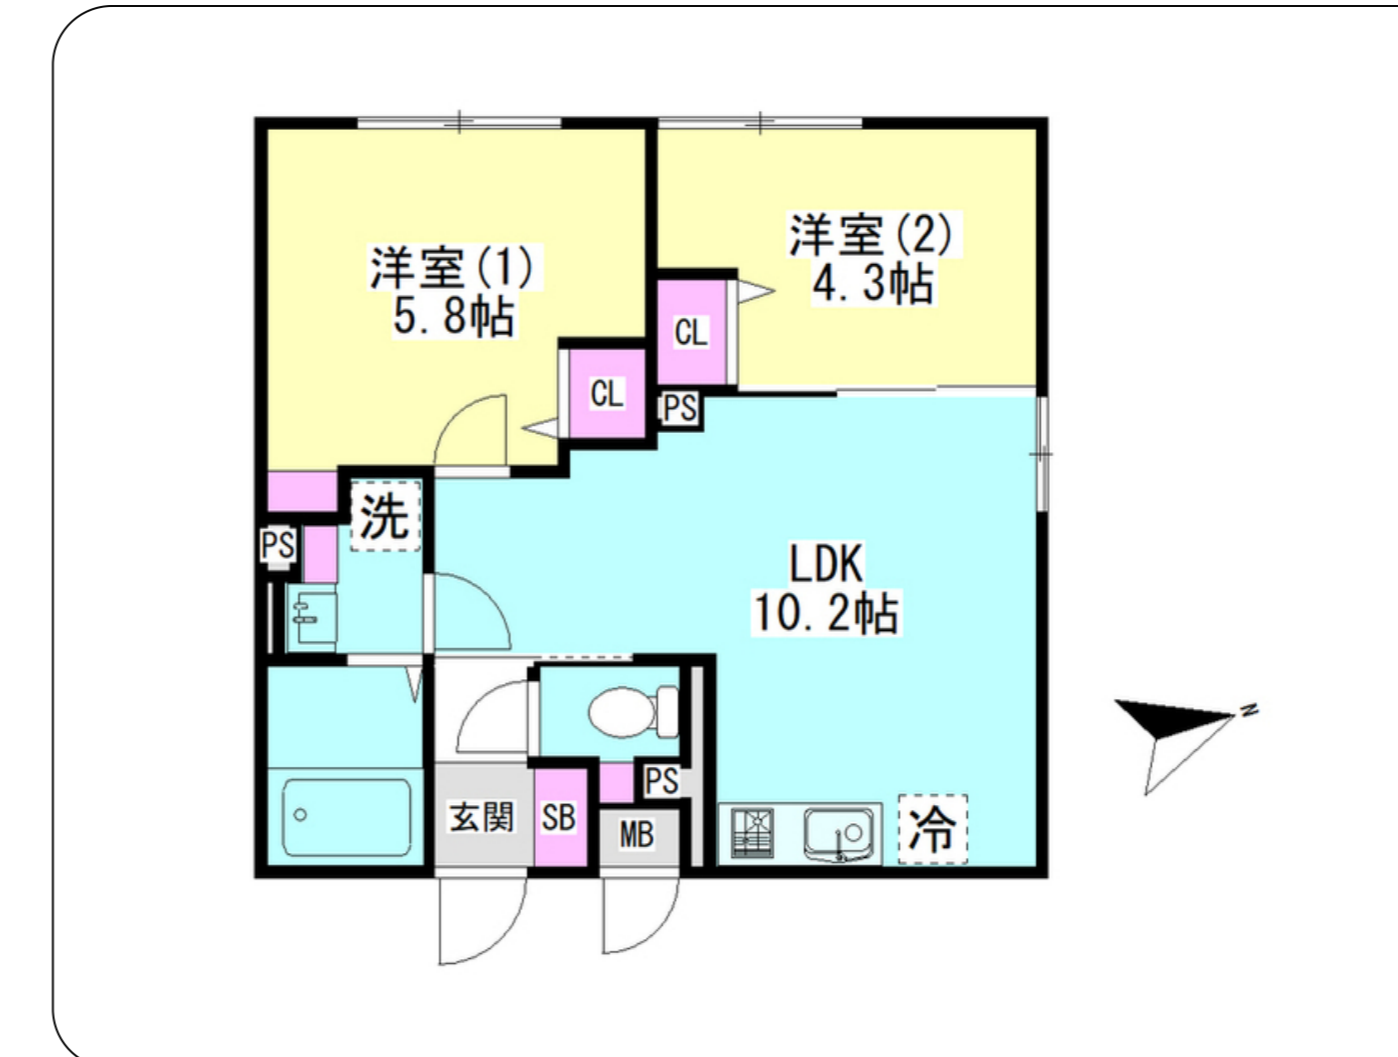

Gran Faro Shimokitazawa 401

TOKYO HOUSING

¥240,000 / monthly

Setagaya , Kitazawa 1-45-39

2
Bed

2LDK
Layout

43 m²
Total Size

Management Fee
¥ 5,000

Deposit
¥ 240,000

Key Money
¥ 240,000

IN Shimokitazawa
IN Ikenoue

Sta. 8 mins. walk
Sta. 4 mins. walk

Key Features

Free internet

Air conditioner

Autolock

Security camera

Corner Room