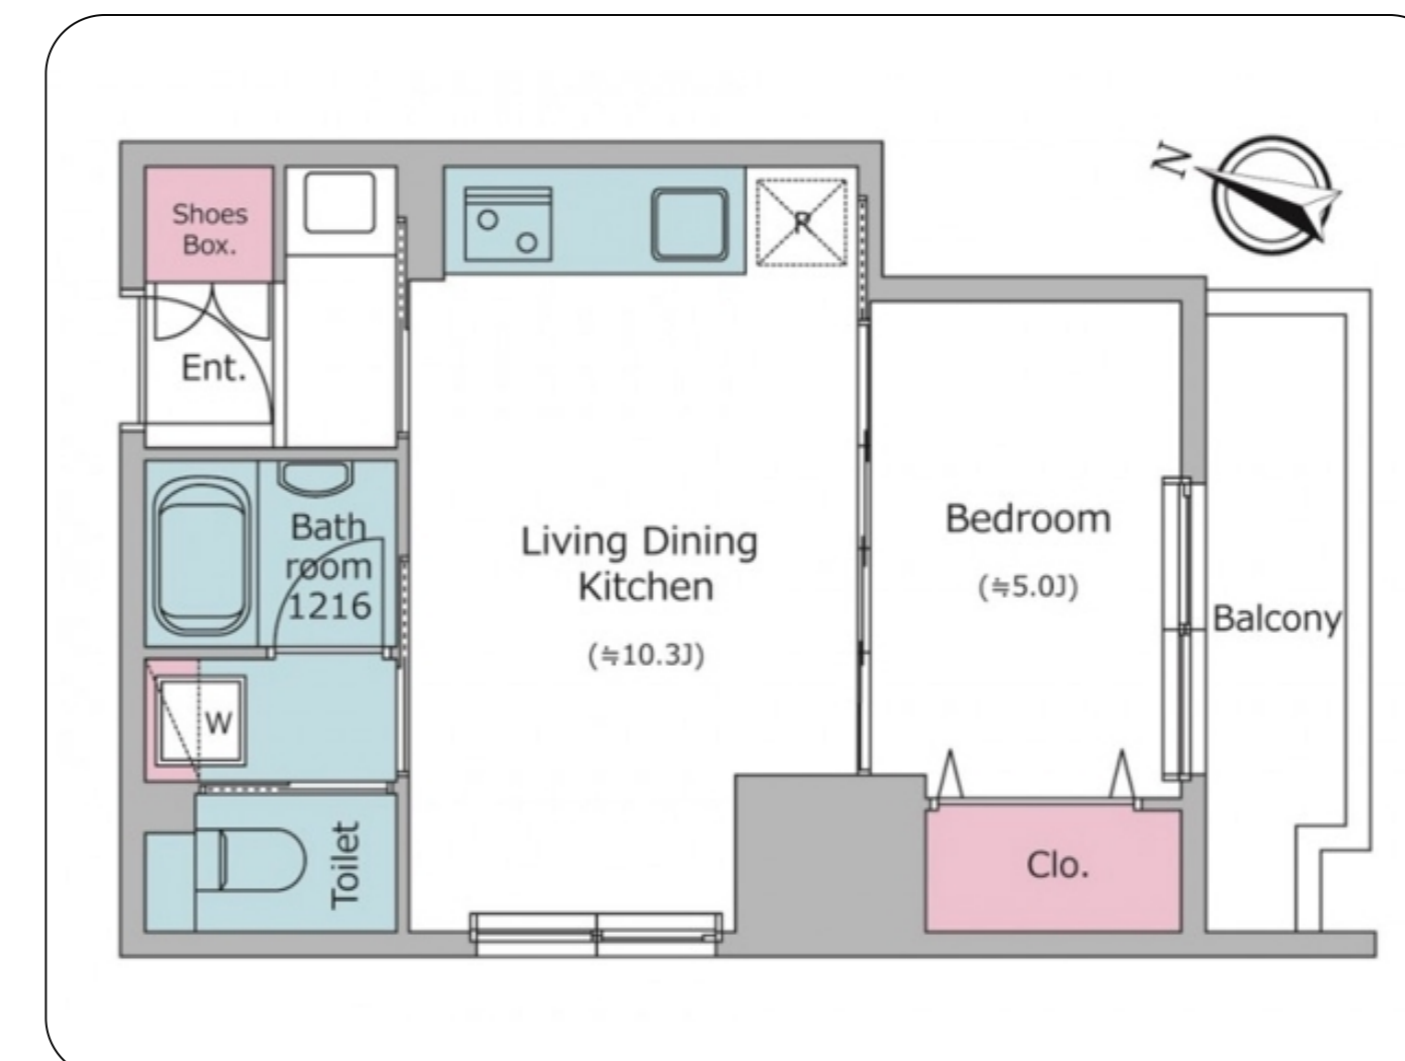

Cross Residence Nihonbashi Honmachi 0203

TOKYO HOUSING

¥201,000 / monthly

Chuo, Nihonbashi Honmachi 4-15-5

1
Bed

1LDK
Layout

39 m²
Total Size

Management Fee
¥ 15,000

Deposit
¥ 201,000

Key Money
¥ 201,000

H Kodemmacho

Sta. 2 mins. walk

J Shin-Nihonbashi

Sta. 3 mins. walk

Key Features

Pet friendly

Free internet

Air conditioner

Autolock

Security camera

<https://tokyo-housing.com/properties/cross-residence-nihonbashi-honmachi-0203>