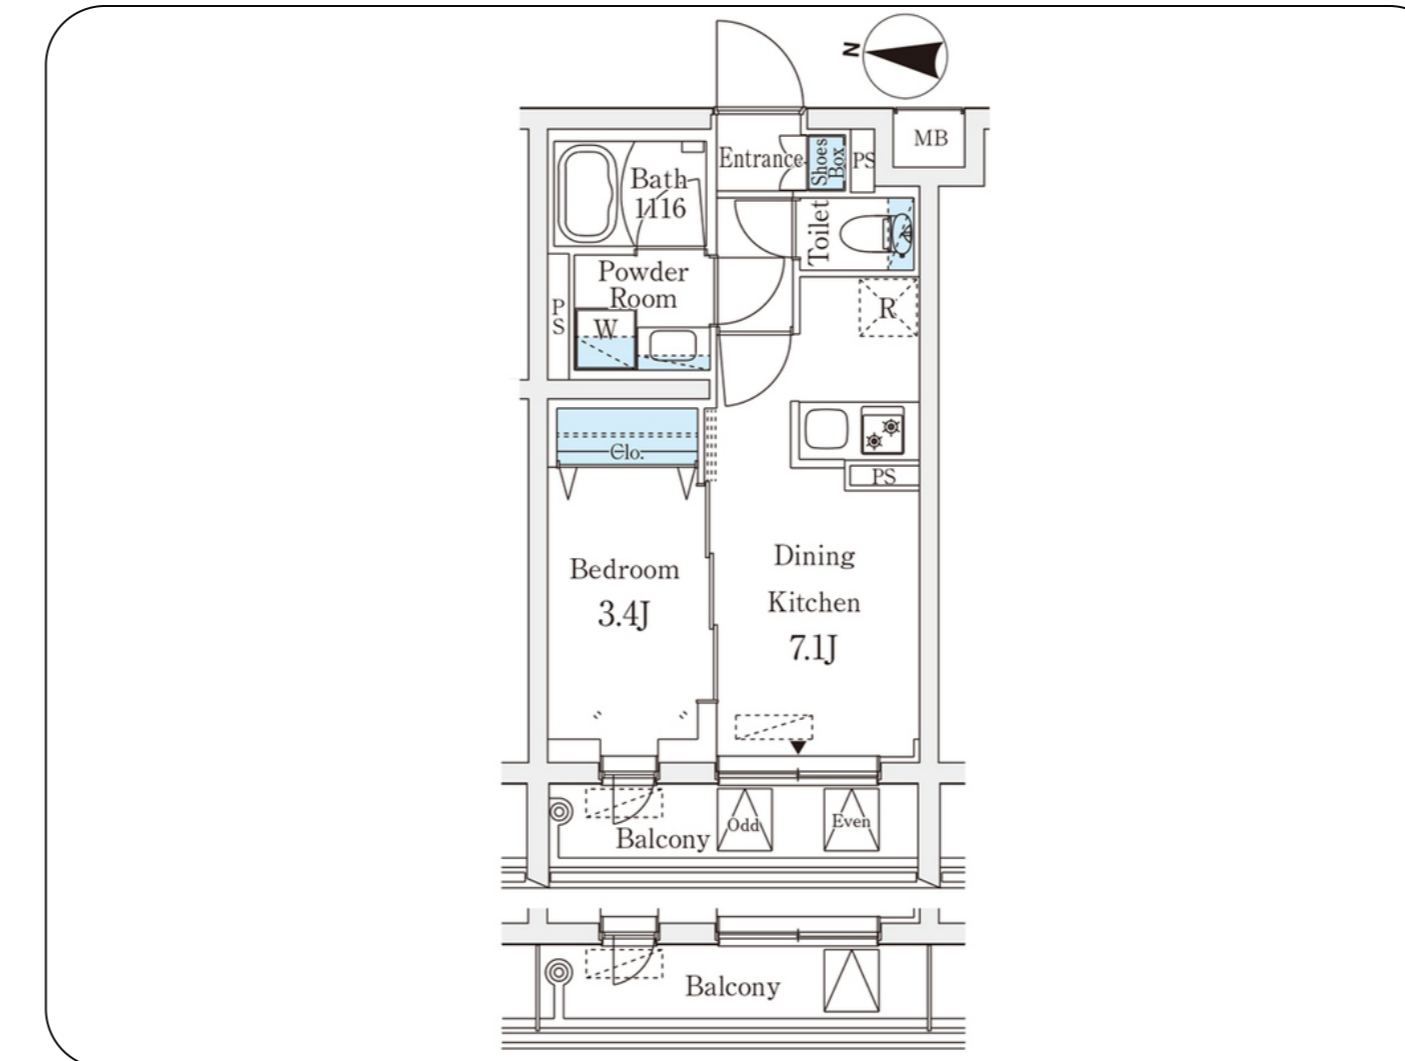

La Tierra Shinagawa Nishi-Oi 109

TOKYO HOUSING

¥150,000 / monthly

Shinagawa , Nishioi 2-16-14

1
Bed

1DK
Layout

28 m²
Total Size

Management Fee

Key Features

Air conditioner

Autolock

Balcony

Delivery box

24 hour garbage disposal