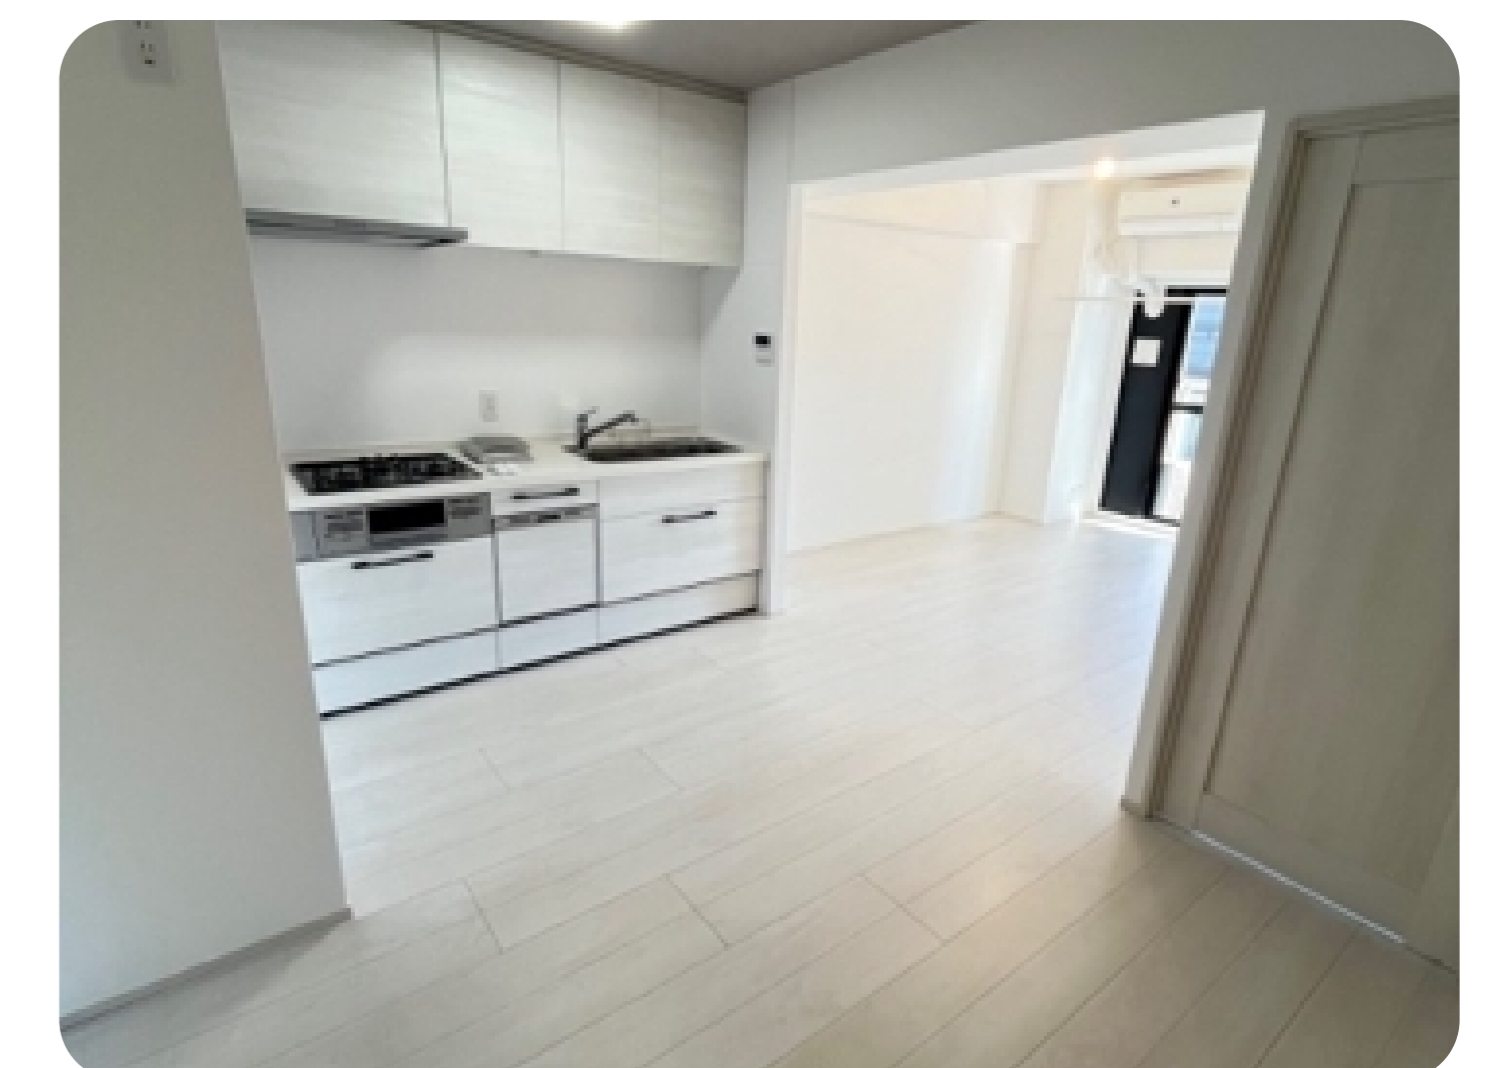

Residia Shibaura 0506

TOKYO HOUSING

¥253,000 / monthly

Minato, Shibaura 4-8-30

2
Bed

2LDK
Layout

52 m²
Total Size

Management Fee
¥ 25,000