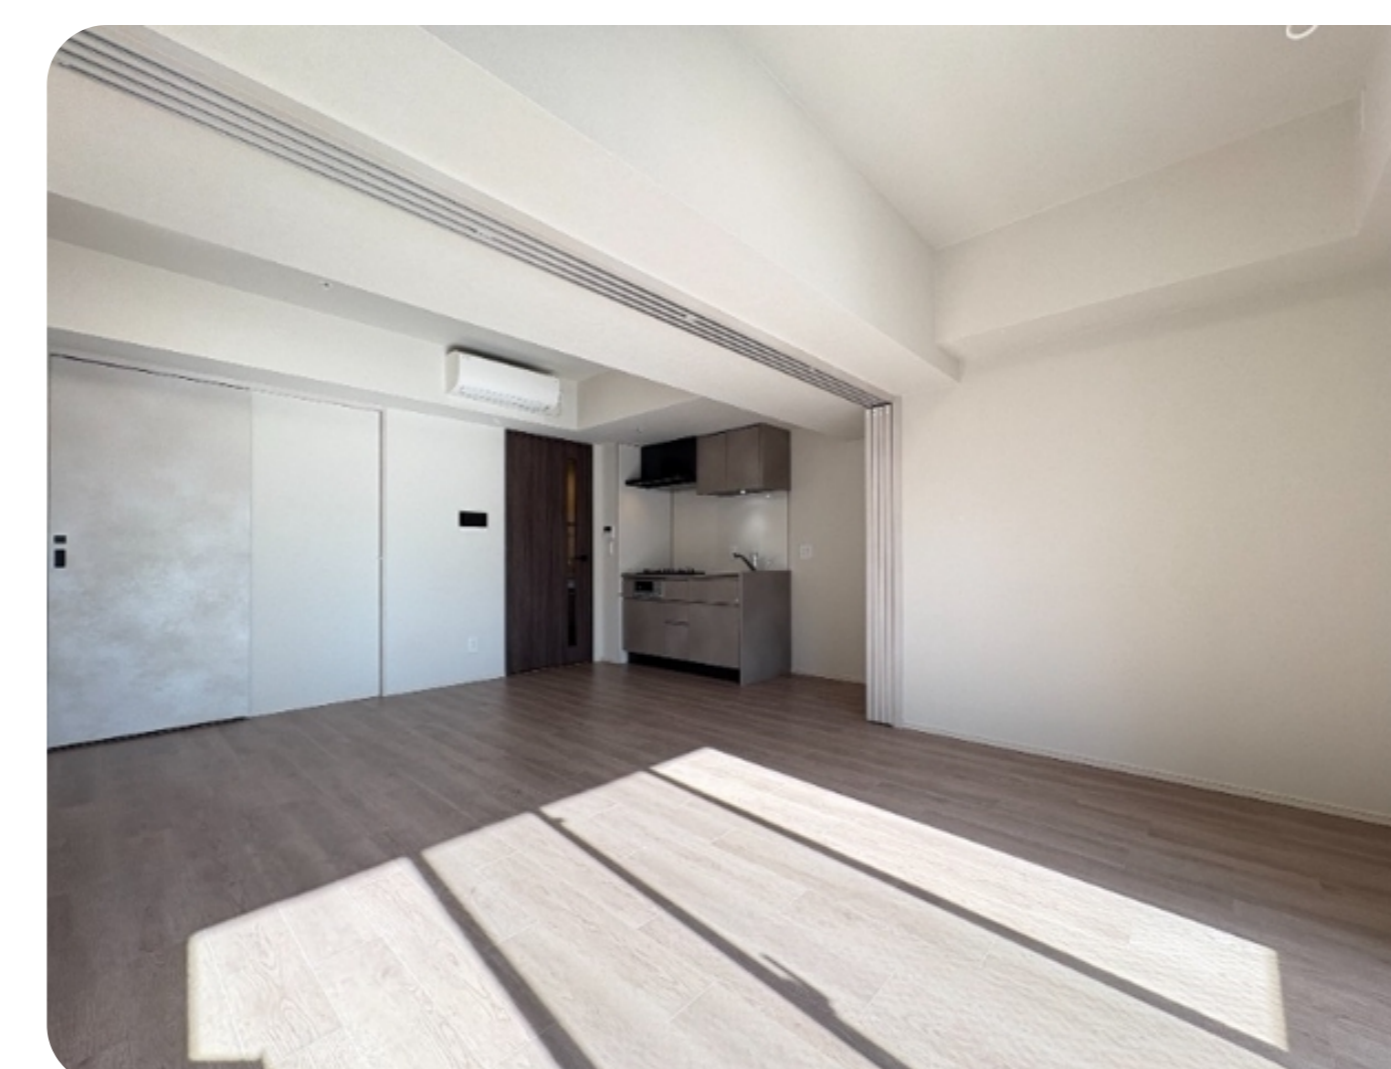

Cross Residence Nihonbashi Honcho 1103

TOKYO HOUSING

¥210,000 / monthly

Chuo, Nihonbashi Honmachi 4-15-5

1
Bed

1LDK
Layout

39 m²
Total Size

Management Fee