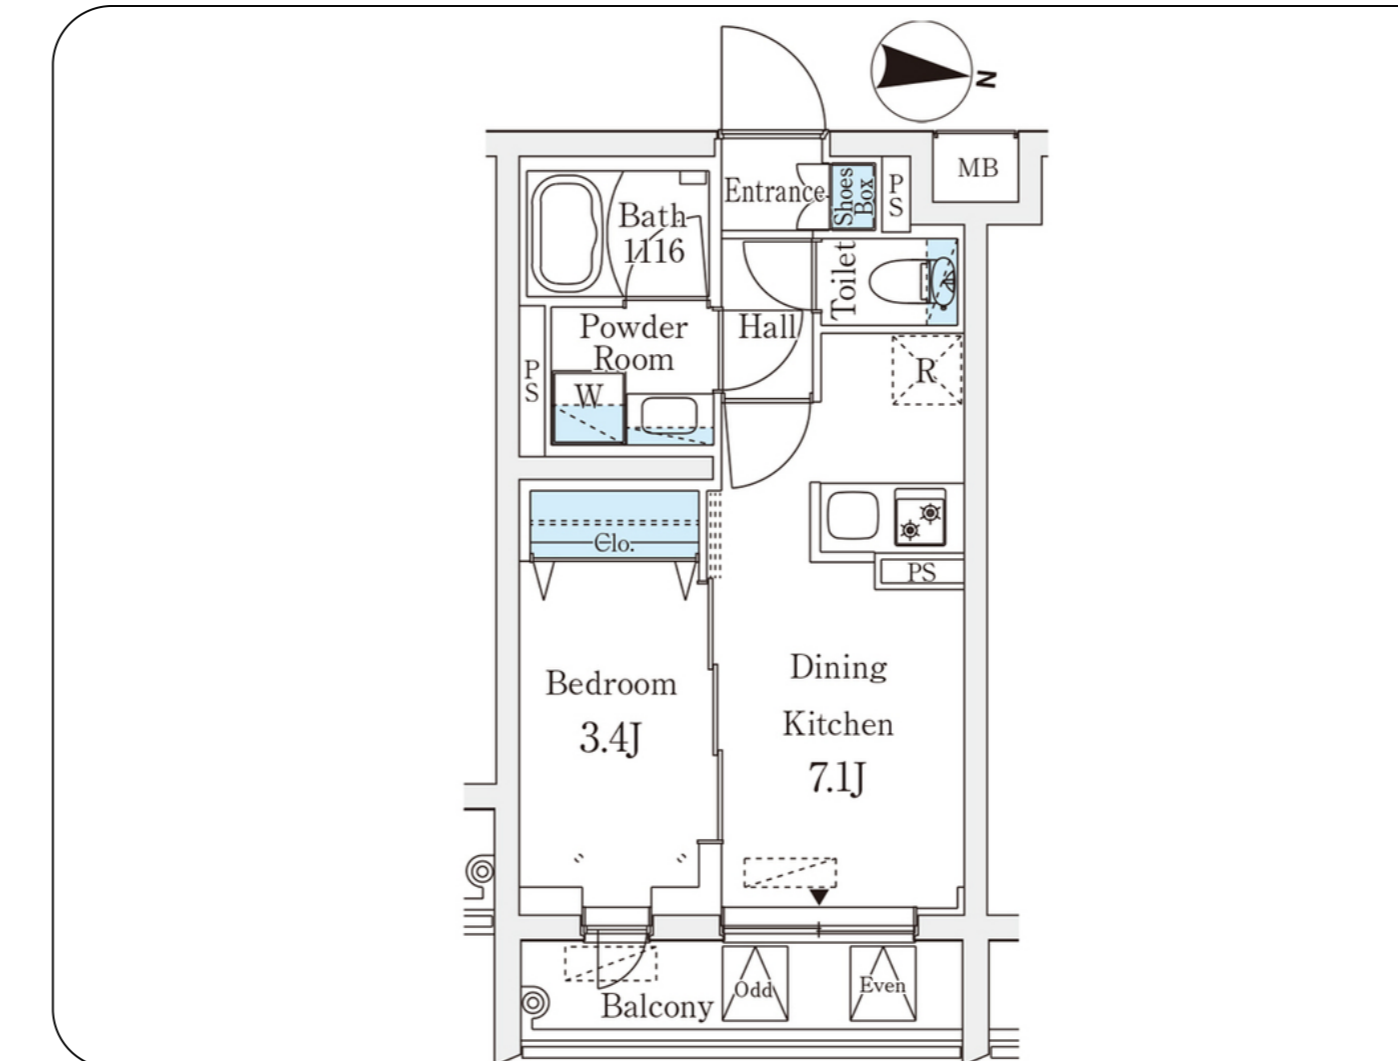

La Tierra Shinagawa Nishi-Oi 115

TOKYO HOUSING

¥150,000 / monthly

Shinagawa , Nishioi 2-16-14

1
Bed

1DK
Layout

28 m²
Total Size

Management Fee

Key Features

Air conditioner

Autolock

Balcony

Delivery box

24 hour garbage disposal