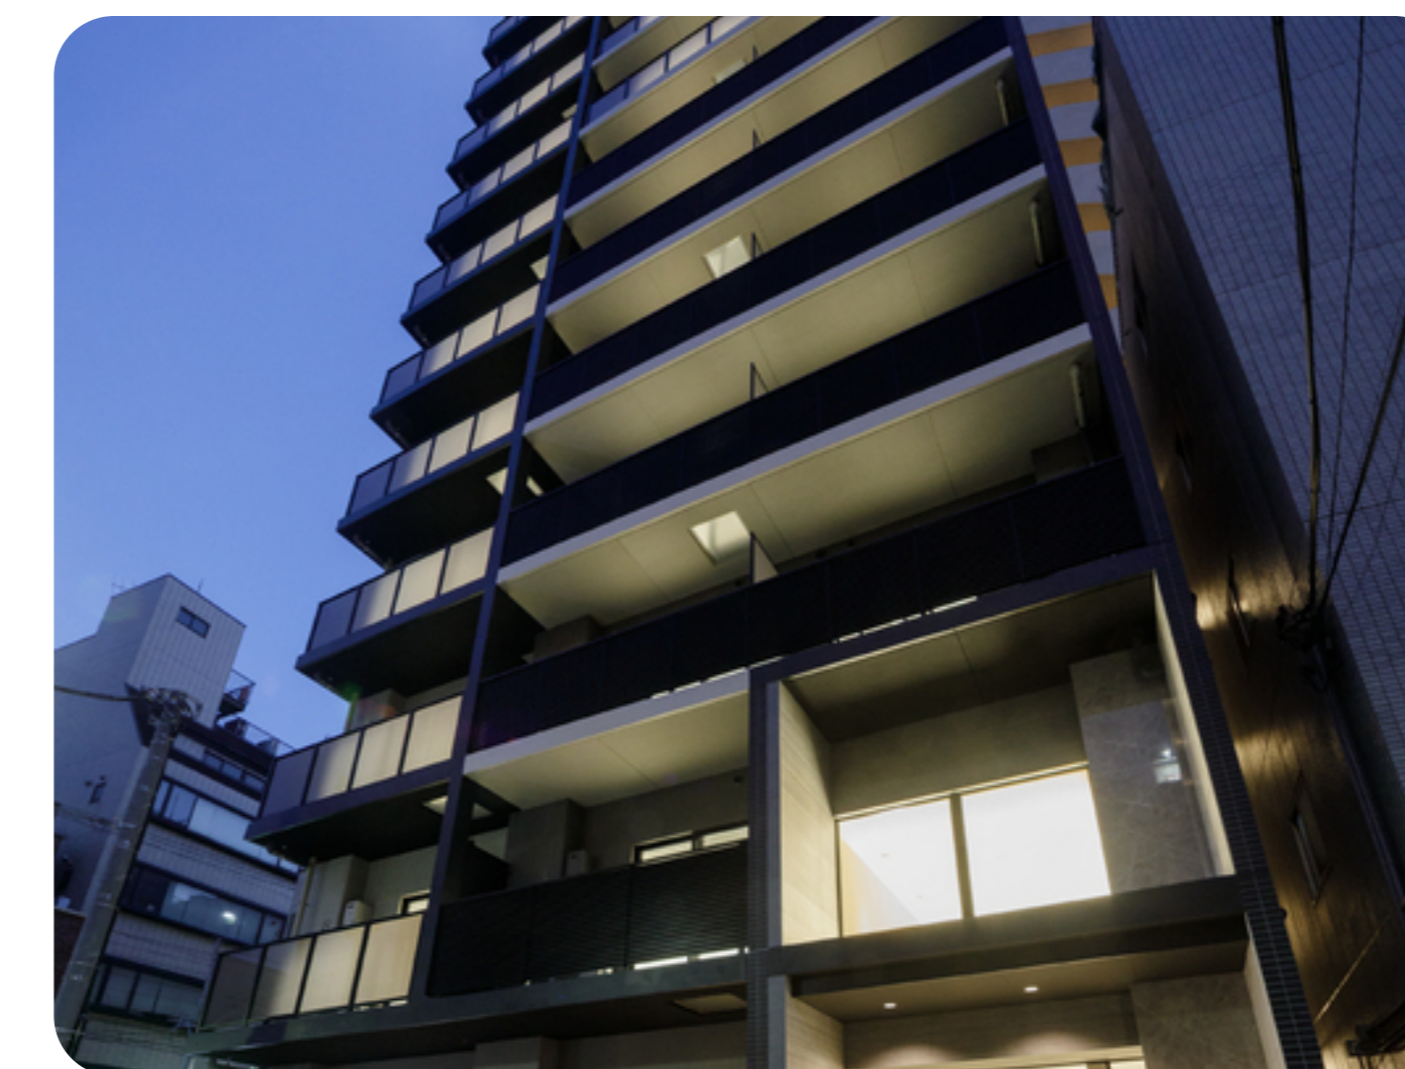

Claritia Asakusa 901

TOKYO HOUSING

¥189,000 / monthly

Taito, Asakusa 6-29-8

1
Bed

1LDK
Layout

40 m²
Total Size

Management Fee

¥ 20,000

Deposit

¥ 189,000

Key Money

¥ 0

Asakusa

Sta. 10 mins. walk

Asakusa