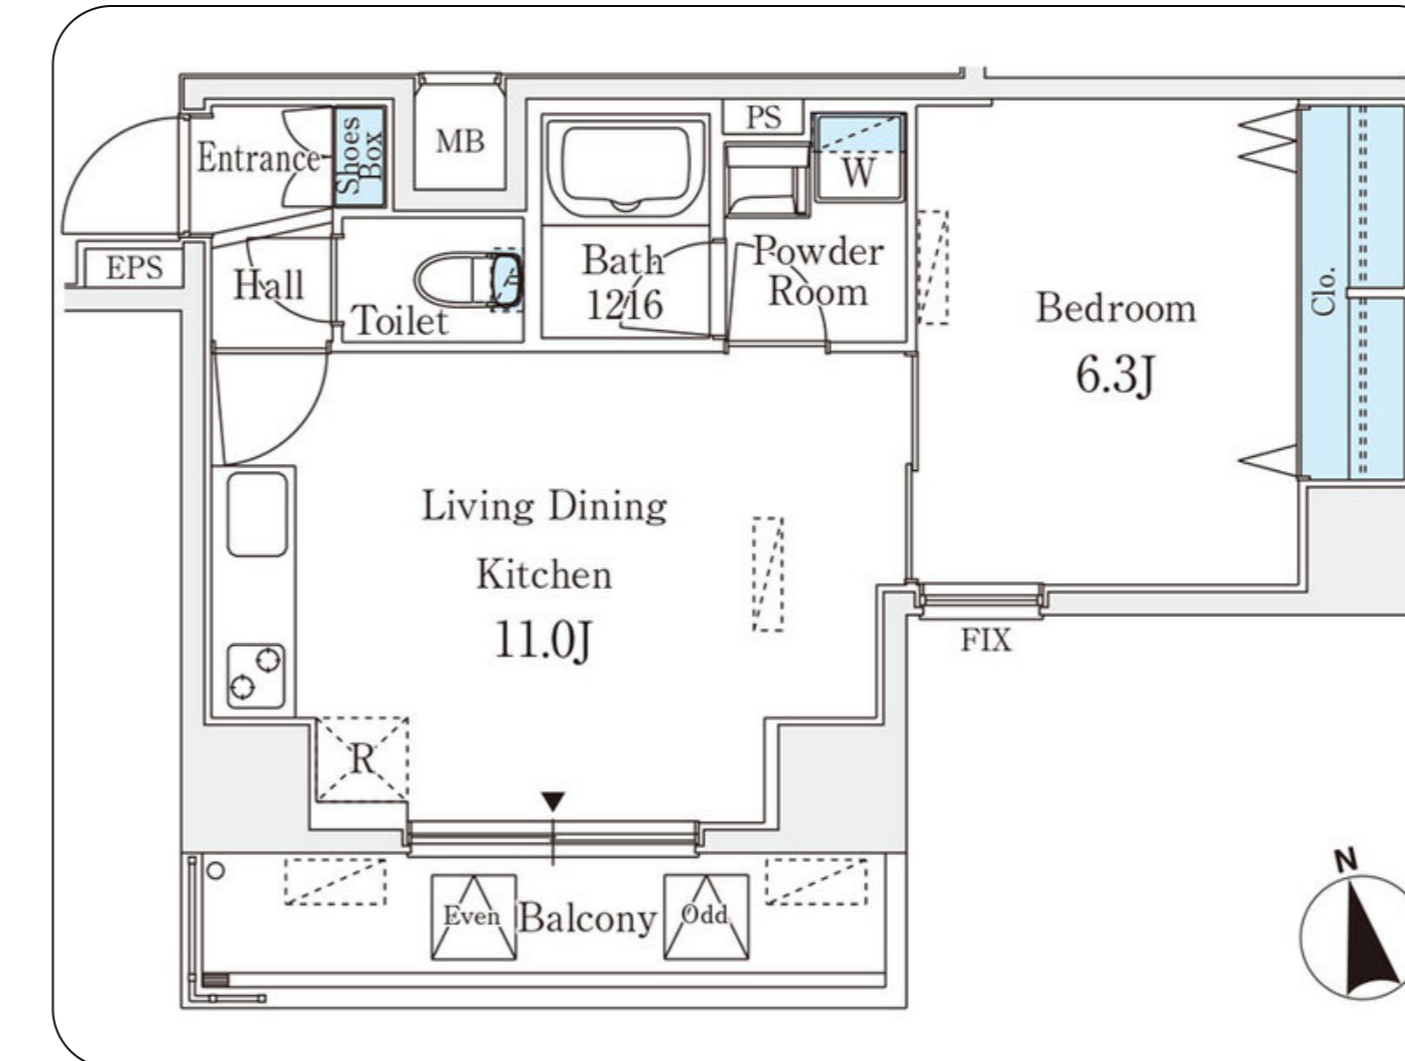

Claritia Asakusa 901

TOKYO HOUSING

¥189,000 / monthly

Taito, Asakusa 6-29-8

1
Bed

1LDK
Layout

40 m²
Total Size

Management Fee