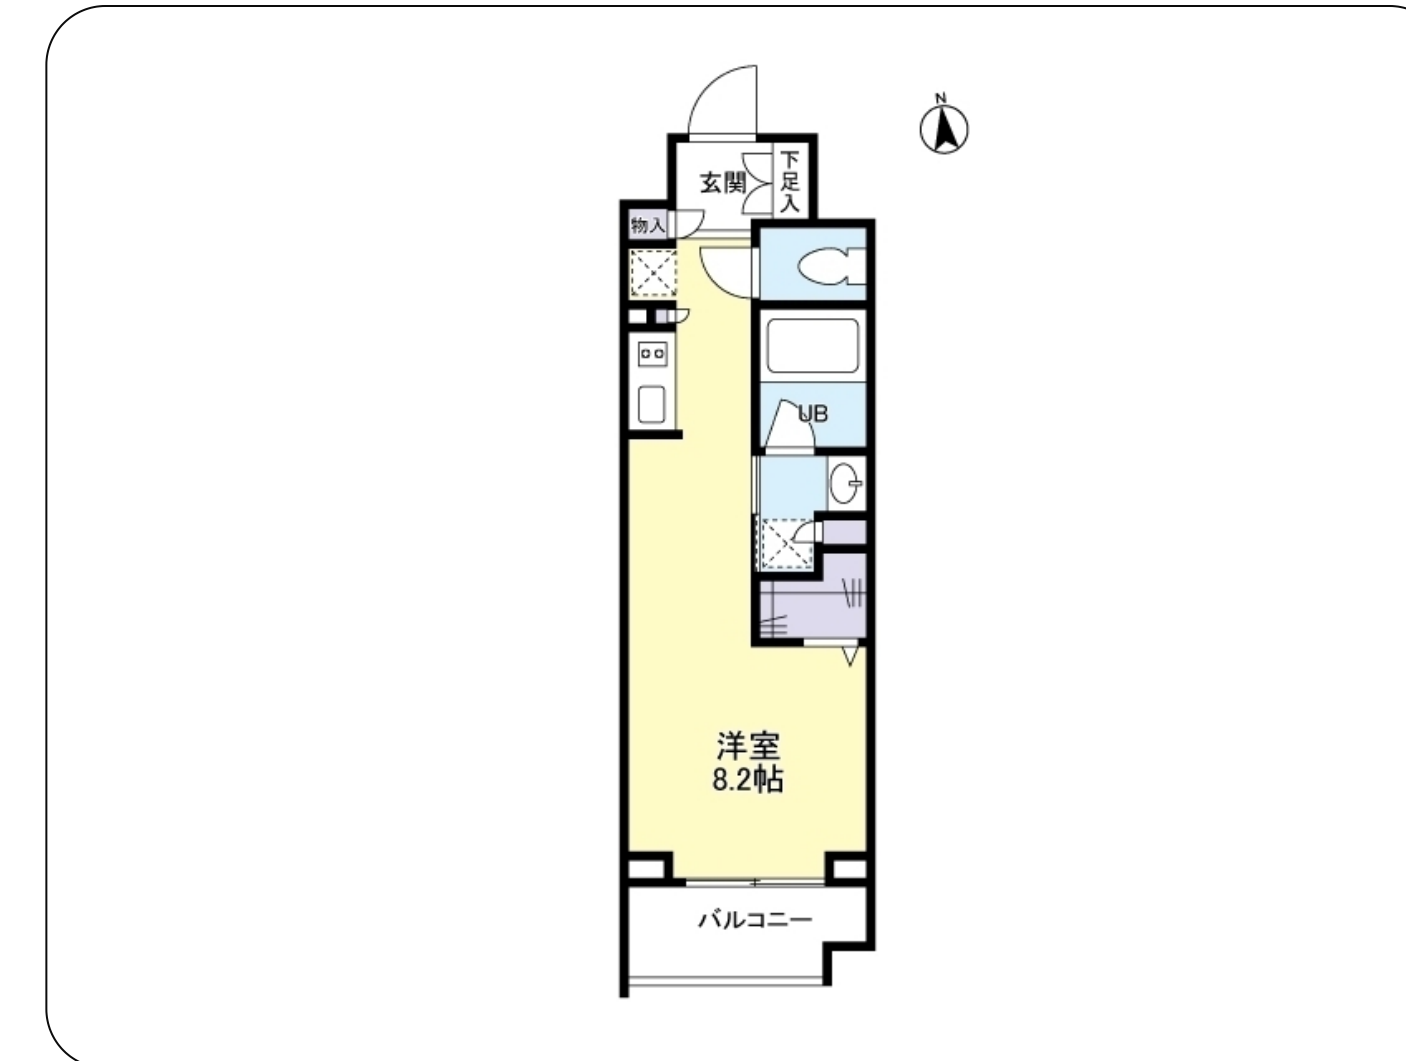

Park Flats Nakameguro 0404

TOKYO HOUSING

¥153,000 / monthly

Meguro , Ohashi 1-7-9

1
Bed

Studio
Layout

26 m²
Total Size

Management Fee
¥ 7,000

Deposit
¥ 153,000

Key Money
¥ 153,000

DT Ikejiri-Ohashi

Sta. 7 mins. walk

H Nakameguro

Sta. 13 mins. walk

Key Features

Pet friendly