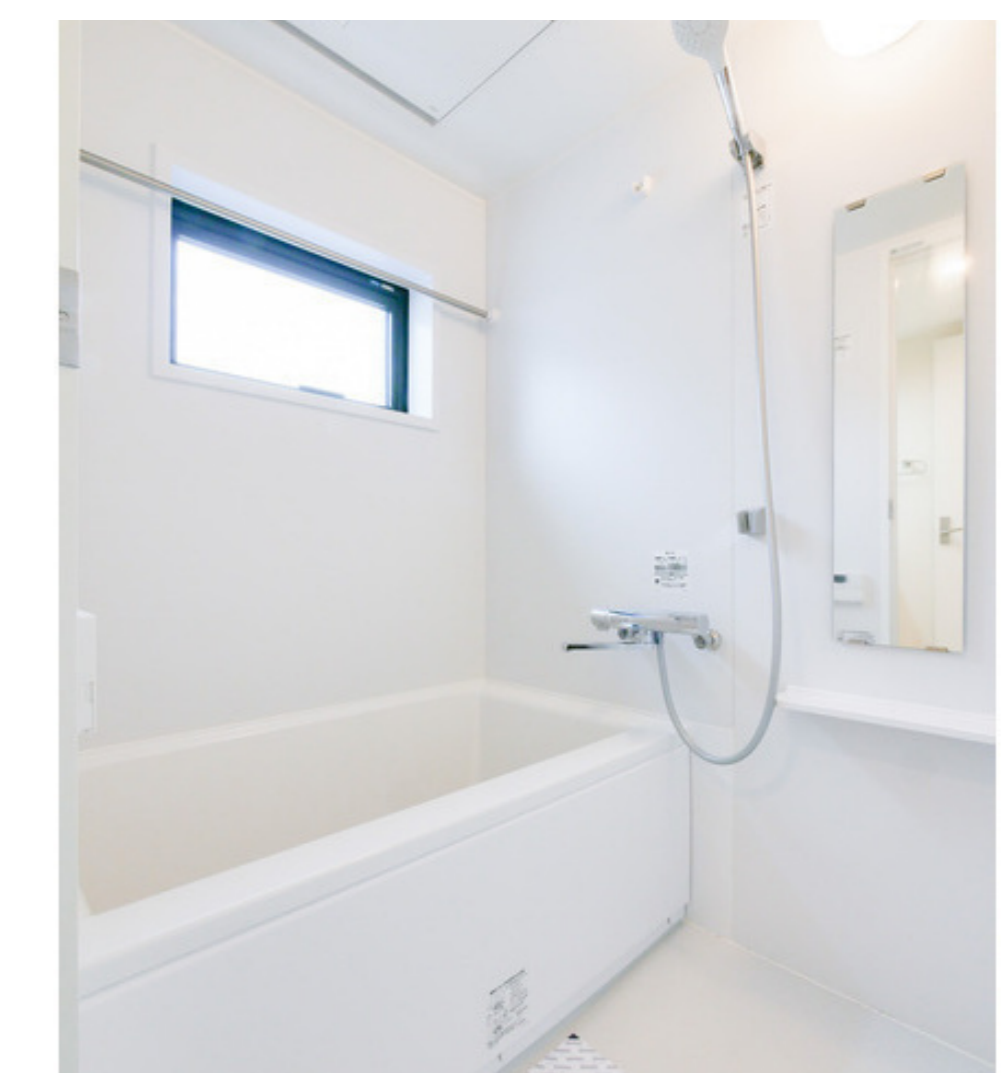

V-style Hatagaya 401

TOKYO HOUSING

¥189,000 / monthly

Shibuya, Hatagaya 3-8-3

1
Bed

1LDK
Layout

33 m²
Total Size

Management Fee

¥ 12,000

Deposit

¥ 0

Key Money

¥ 0

KO Hatagaya

Sta. 7 mins. walk

Sta. mins. walk

Key Features

Free internet

Air conditioner

Autolock

Security camera

Delivery box

<https://tokyo-housing.com/properties/v-style-hatagaya-401>