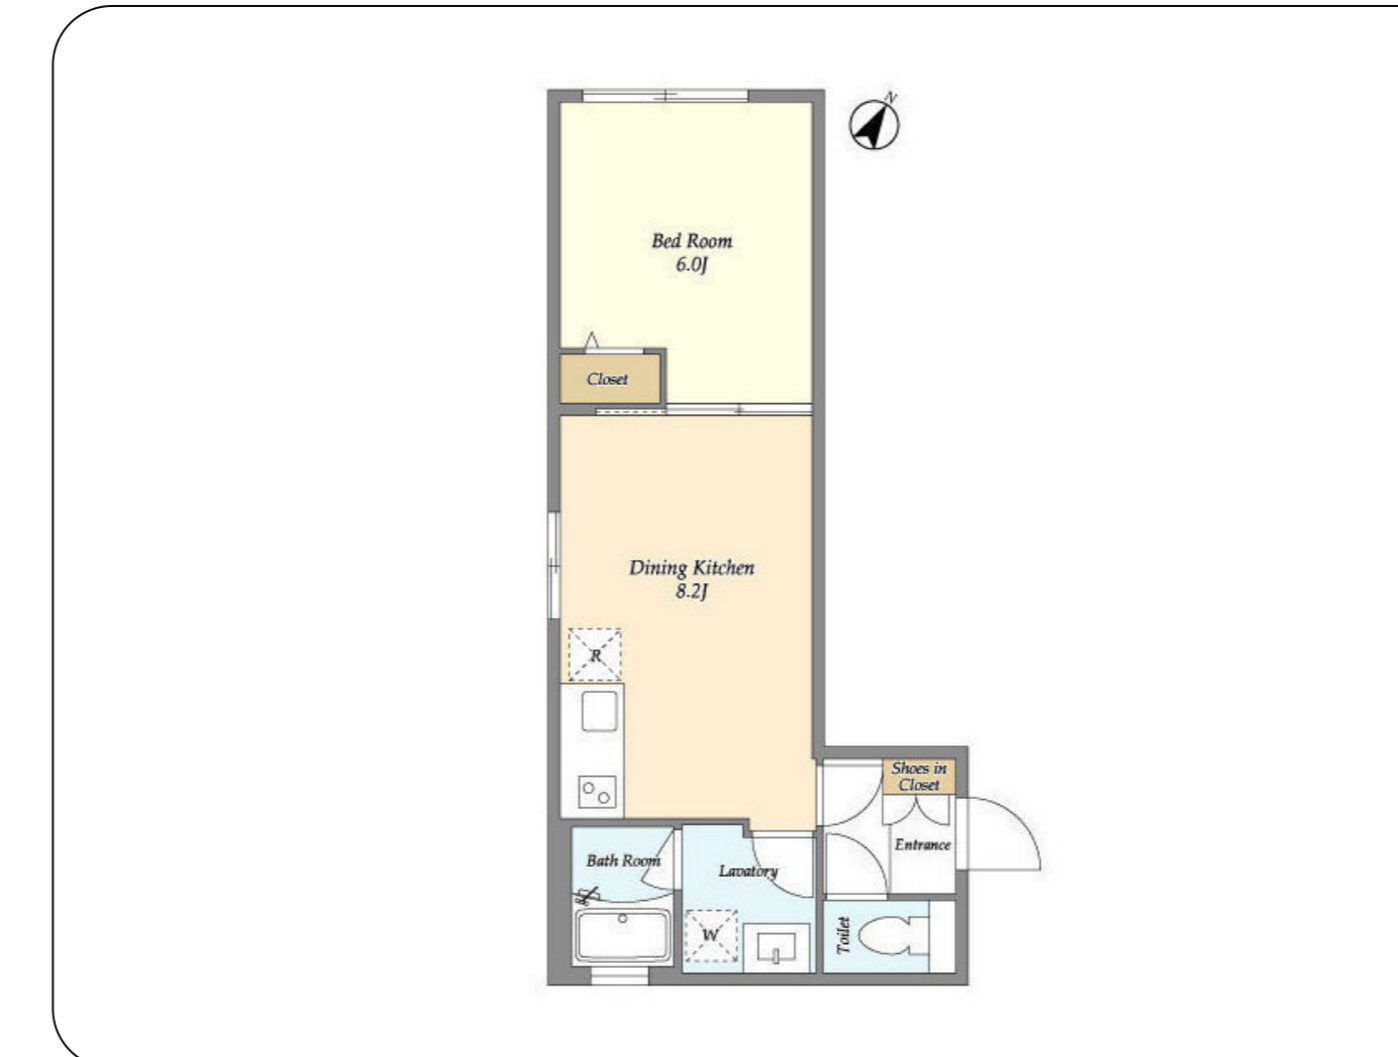

V-style Hatagaya 401

TOKYO HOUSING

¥189,000 / monthly

Shibuya, Hatagaya 3-8-3

1
Bed

1LDK
Layout

33 m²
Total Size

Management Fee

¥ 12,000

Deposit

¥ 0

Key Money

¥ 0

KO Hatagaya

Sta. 7 mins. walk

Sta. mins. walk

Key Features

Free internet

Air conditioner

Autolock

Security camera

Delivery box

<https://tokyo-housing.com/properties/v-style-hatagaya-401>