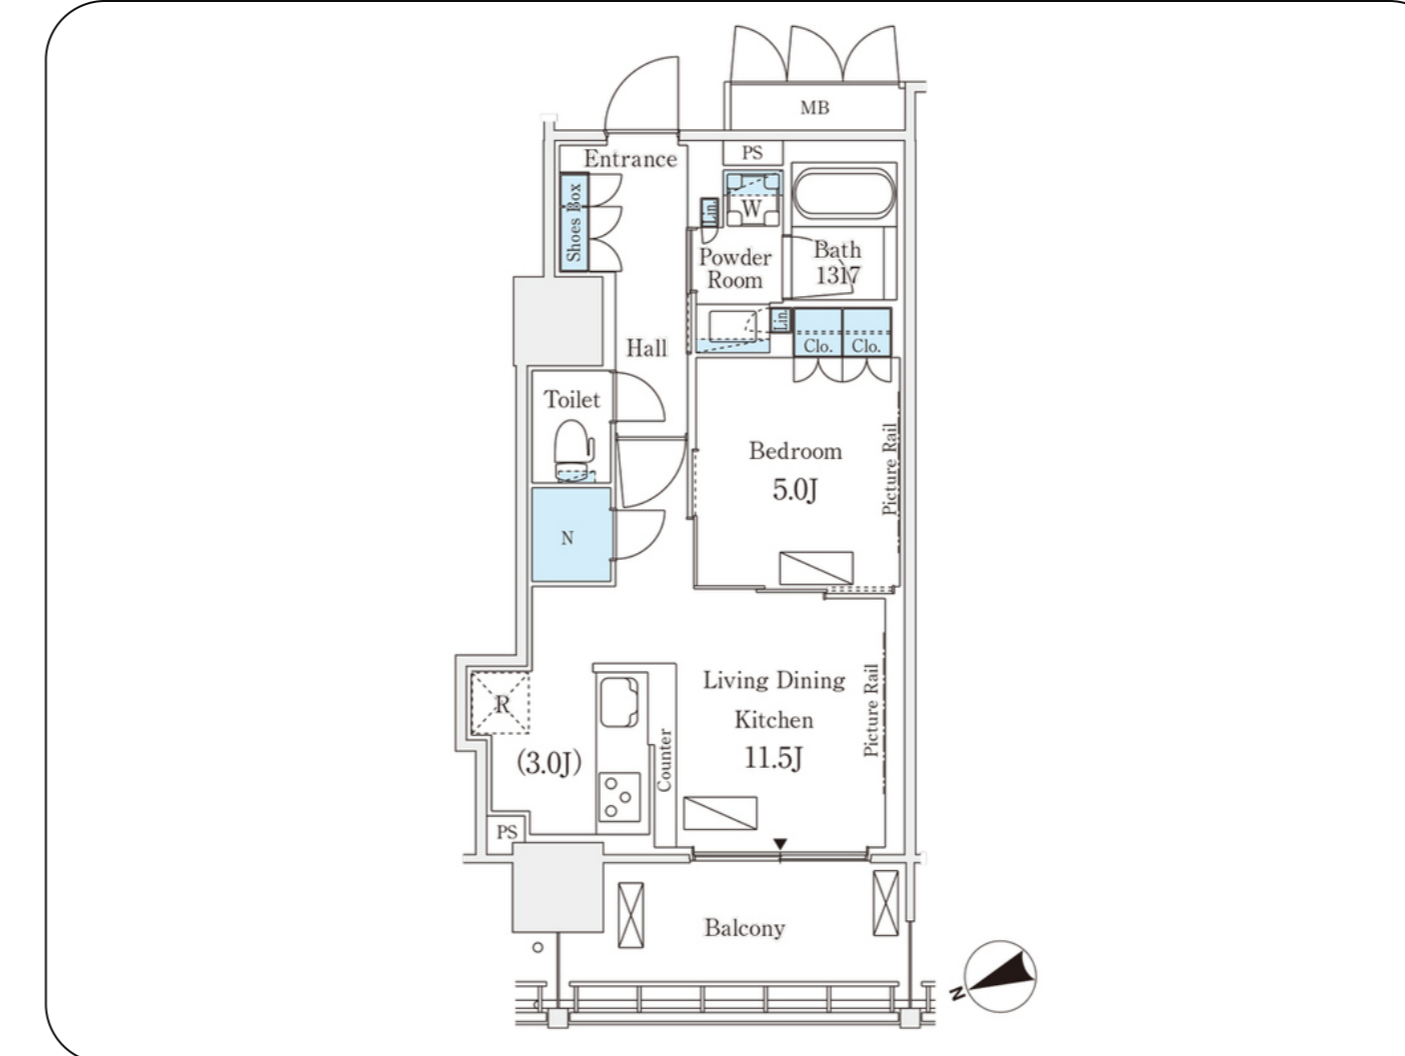

# Royal Parks Shinagawa 716

TOKYO HOUSING

**¥266,000** / monthly

Minato, Konan 3-5-21

**1**  
Bed

**1LDK**  
Layout

**44** m<sup>2</sup>  
Total Size

Management Fee  
**¥ 15,000**

Deposit  
**¥ 266,000**

Key Money  
**¥ 0**

**JY** Shinagawa

Sta. 11 mins. walk  
Sta. mins. walk