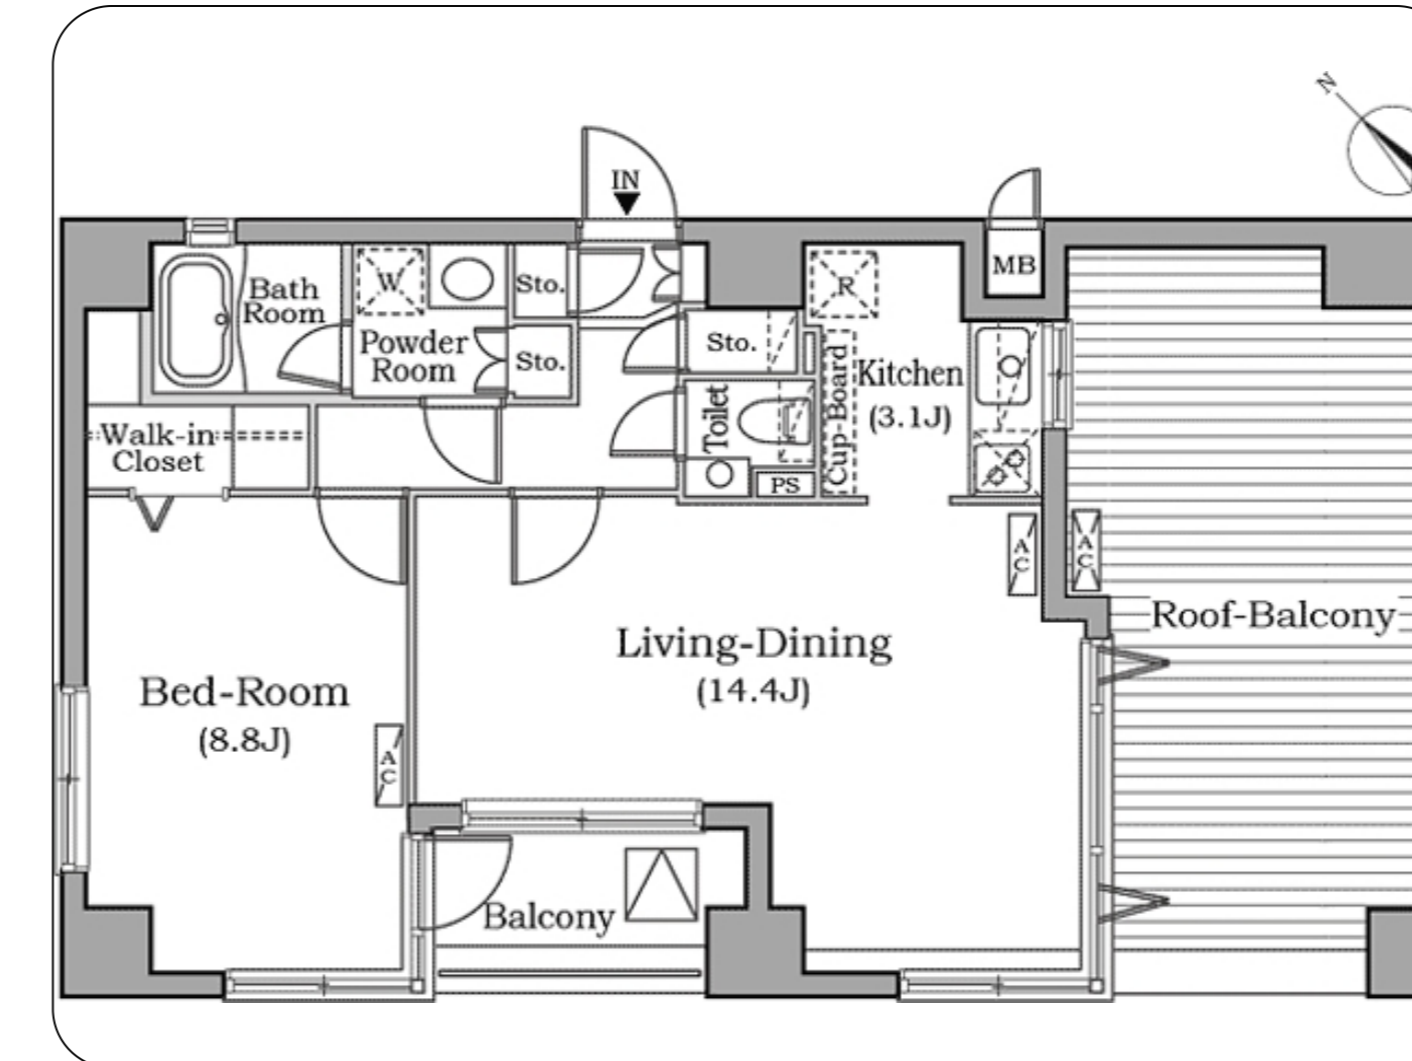

# Residia Hiroo Minami 1001

TOKYO HOUSING

¥330,000 / monthly

Shibuya, Ebisu 2-38-1

1  
Bed

1LDK  
Layout

60 m<sup>2</sup>  
Total Size

Management Fee  
¥ 25,000