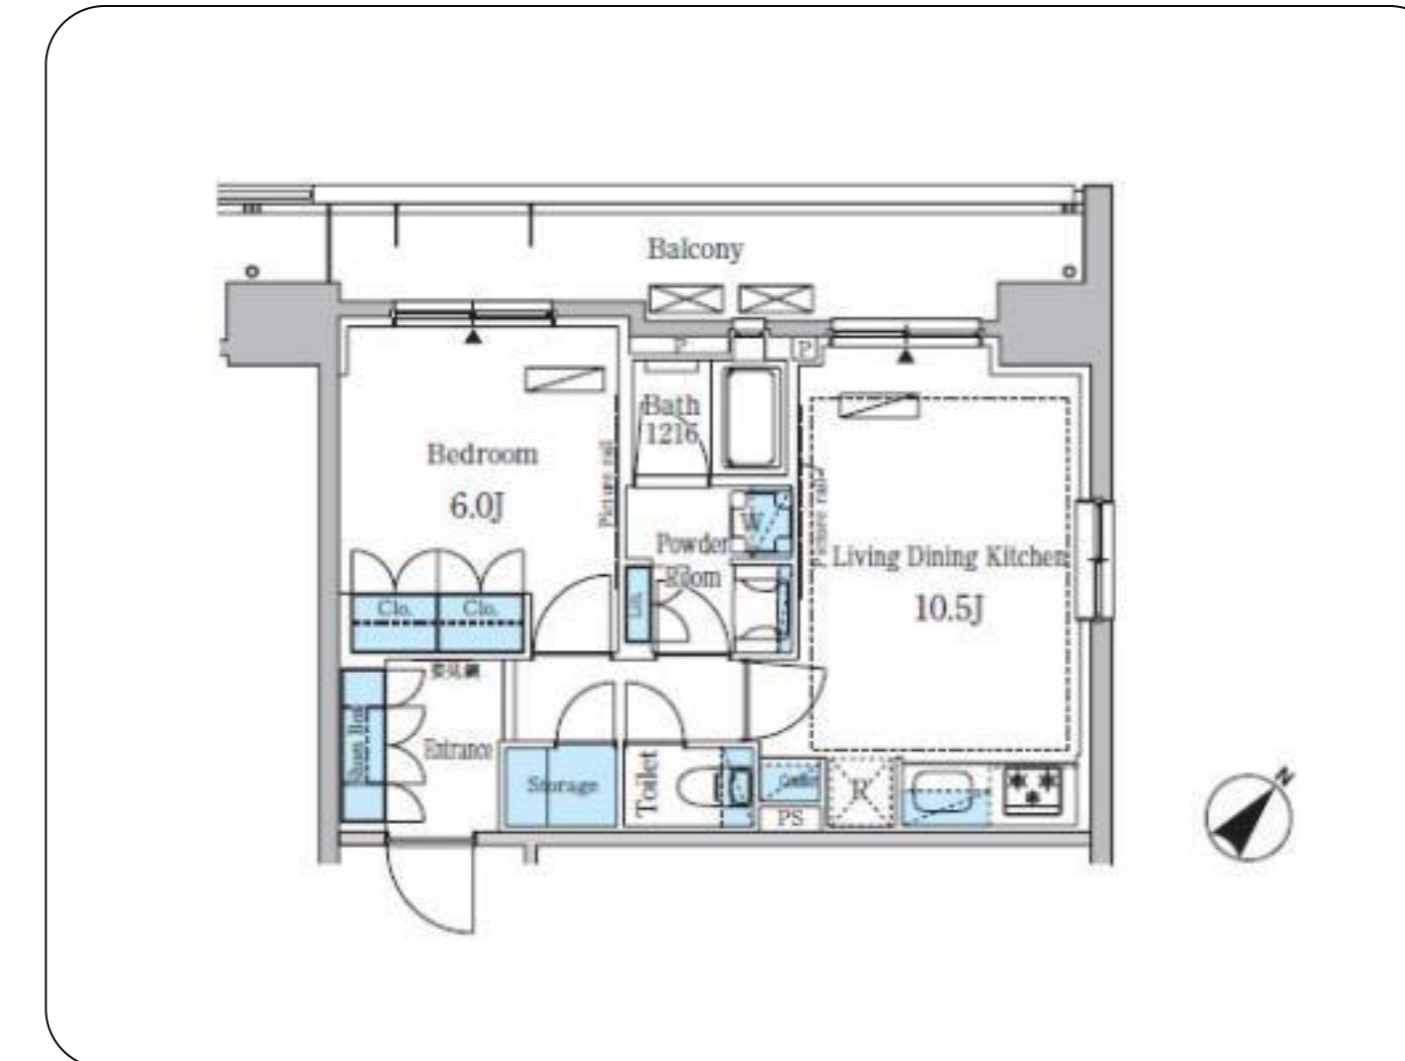

# Park Axis Higashi Nihonbashi Station Gate 1105

TOKYO HOUSING

¥253,000 / monthly

Chuo, Higashi Nihonbashi 3-3-10

1  
Bed

1LDK  
Layout

43 m<sup>2</sup>  
Total Size

Management Fee  
¥ 15,000

## Key Features

Pet friendly

Air conditioner

Autolock

Balcony

Delivery box