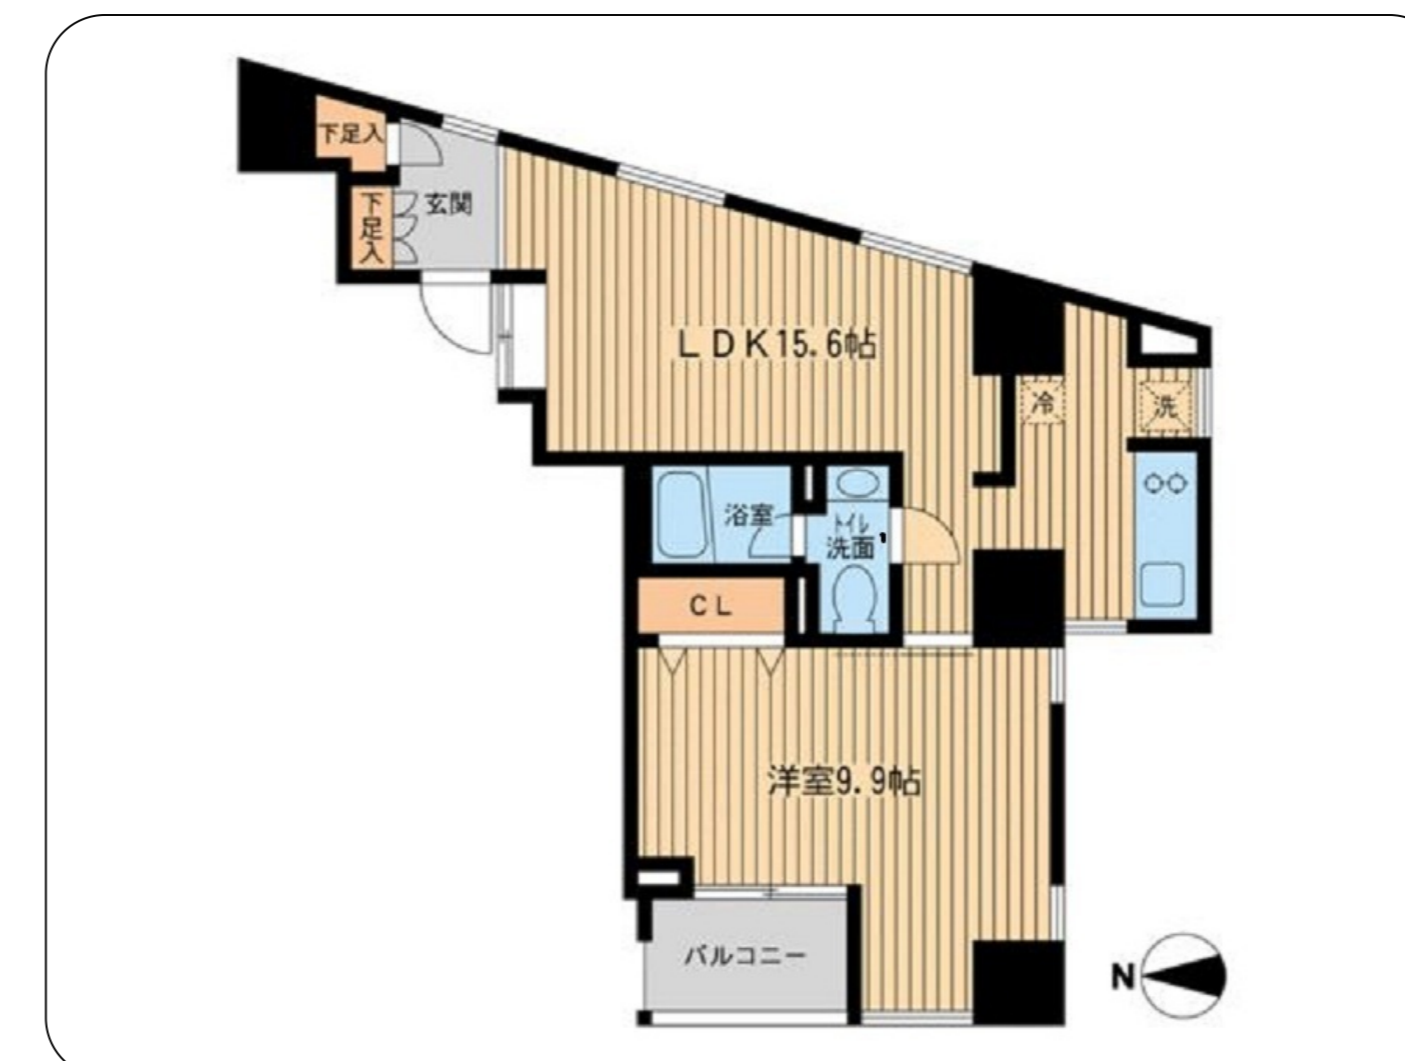

Will Terrace Chitose Karasuyama 1205

TOKYO HOUSING

¥175,000 / monthly

Setagaya , Minamikarasuyama 6-3-13

1
Bed

1LDK
Layout

51 m²
Total Size

Management Fee
¥ 12,000

Deposit
¥ 175,000

Key Money
¥ 175,000

Chitose-Karasuyama Sta. 4 mins. walk
 Roka-kōen Sta. 12 mins. walk

Key Features

Air conditioner

Autolock

Security camera

Balcony

Corner Room