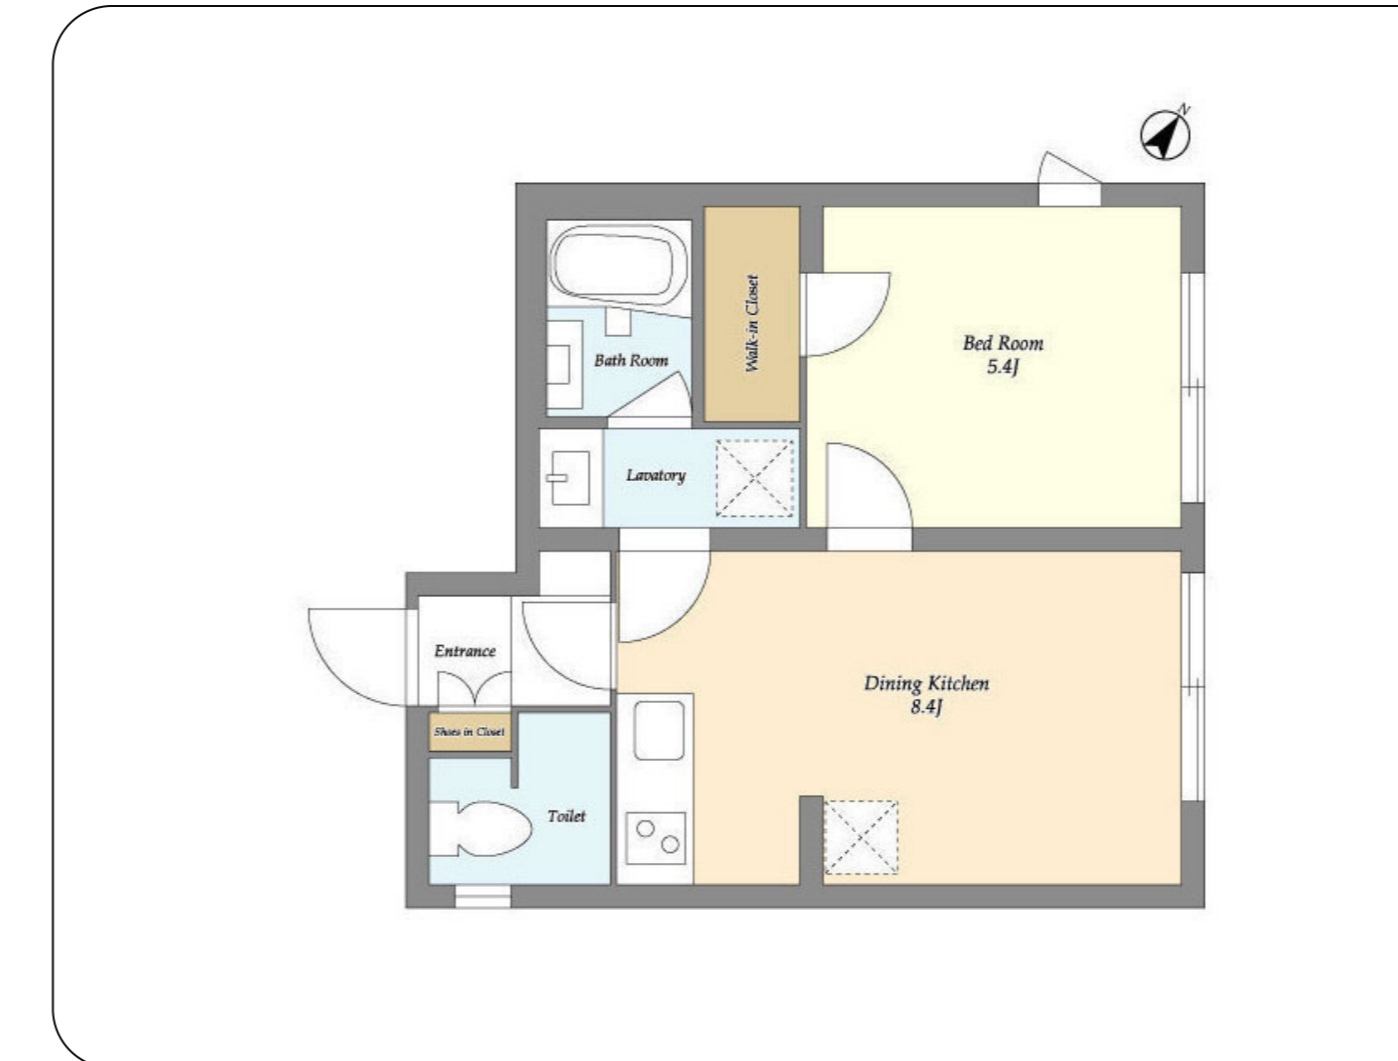

# V-style Hatagaya 305

TOKYO HOUSING

**¥198,000** / monthly

Shibuya , Hatagaya 3-8-3

**1**  
Bed

**1LDK**  
Layout

**33** m<sup>2</sup>  
Total Size

Management Fee  
**¥ 12,000**

Deposit  
**¥ 0**

Key Money  
**¥ 0**

 Hatagaya

Sta. 7 mins. walk  
Sta. mins. walk

## Key Features

Free internet

Air conditioner

Walk-in closet

Autolock

Security camera