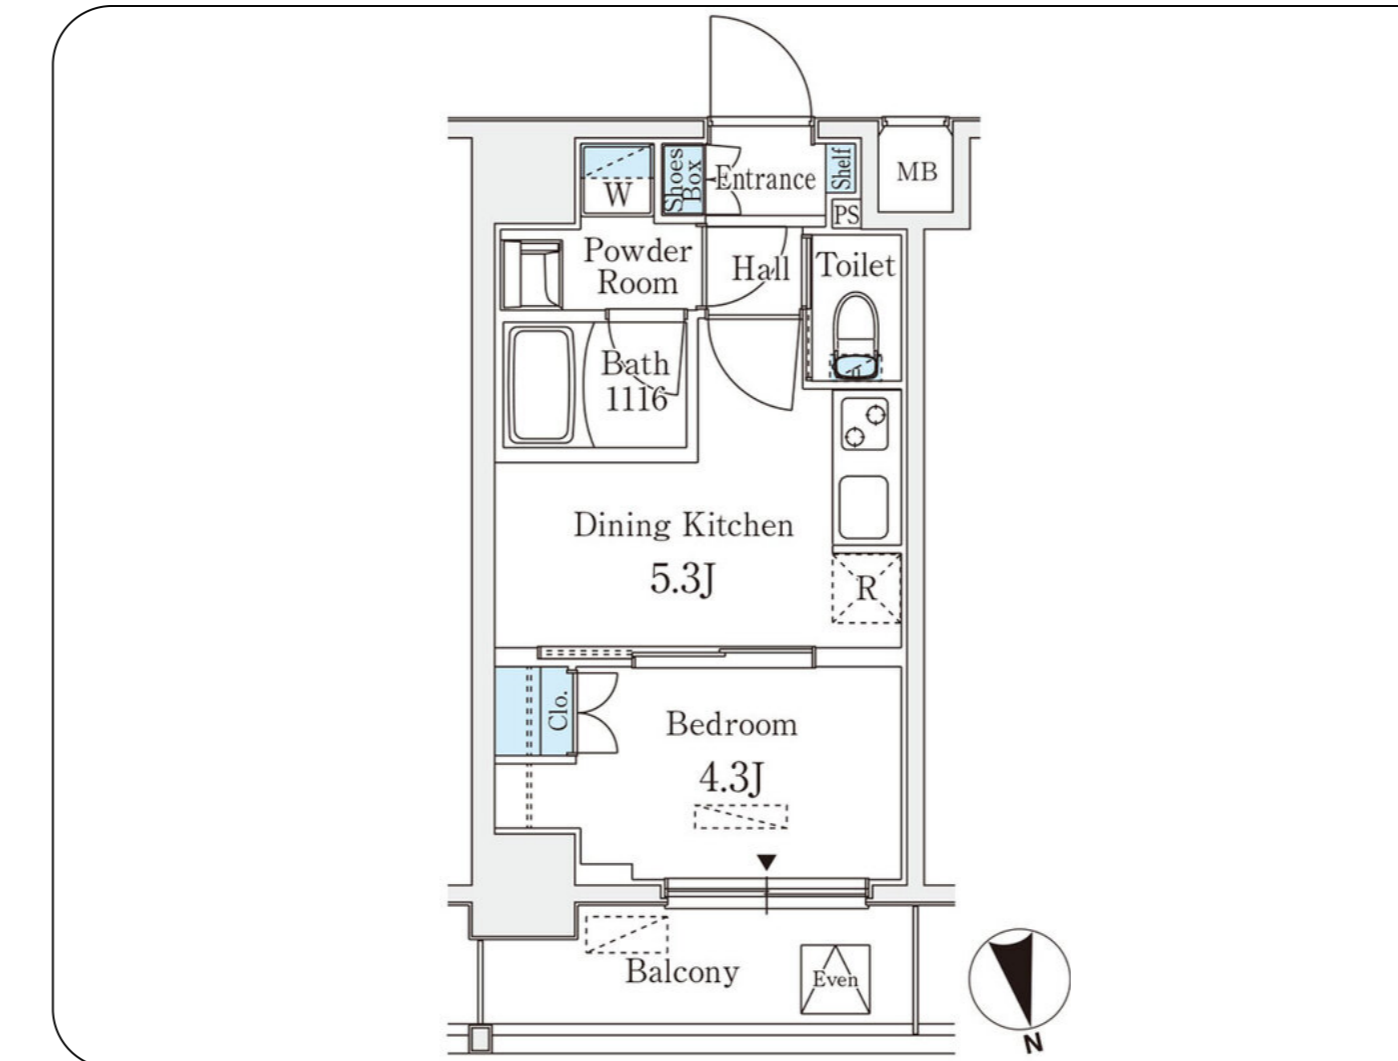

Claritia Asakusa 803

TOKYO HOUSING

¥143,000 / monthly

Taito, Asakusa 6-29-8

1
Bed

1DK
Layout

25 m²
Total Size

Management Fee

¥ 15,000

Deposit

¥ 143,000

Key Money

¥ 0

Asakusa

Sta. 10 mins. walk

Asakusa

Sta. 13 mins. walk

Key Features

Air conditioner

Autolock

Balcony

Delivery box

24 hour garbage disposal