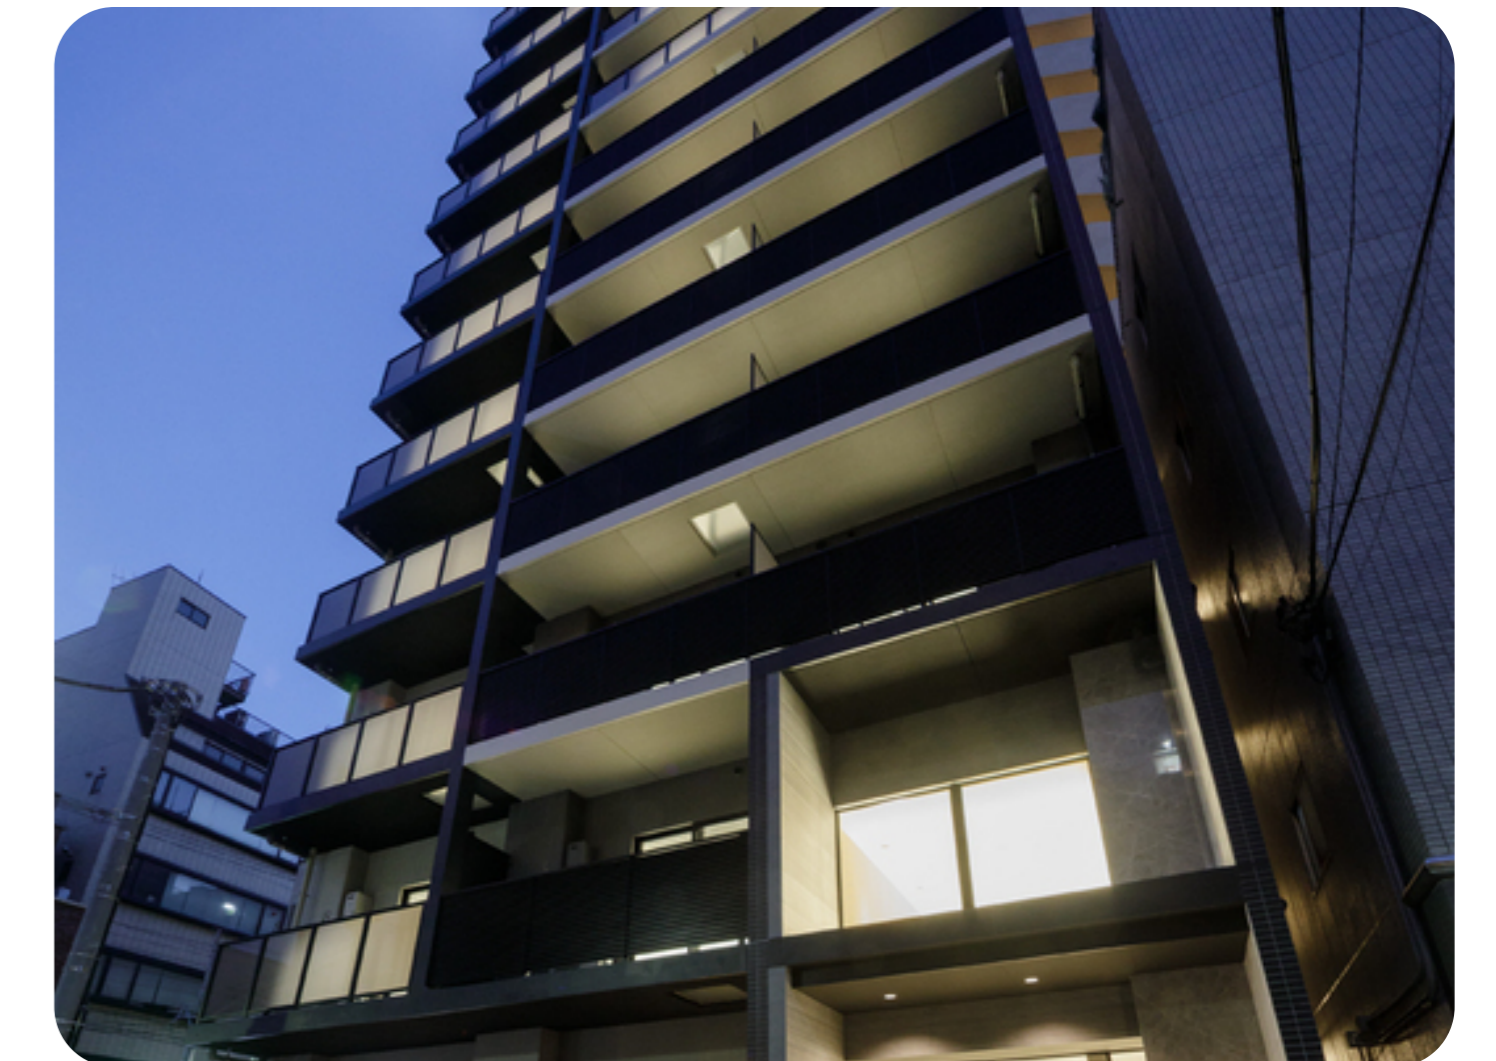

Claritia Asakusa 803

TOKYO HOUSING

¥143,000 / monthly

Taito, Asakusa 6-29-8

1
Bed

1DK
Layout

25 m²
Total Size

Management Fee

¥ 15,000

Deposit

¥ 143,000

Key Money

¥ 0

Asakusa

Sta. 10 mins. walk

Asakusa

Sta. 13 mins. walk

Key Features

Air conditioner

Autolock

Balcony

Delivery box

24 hour garbage disposal