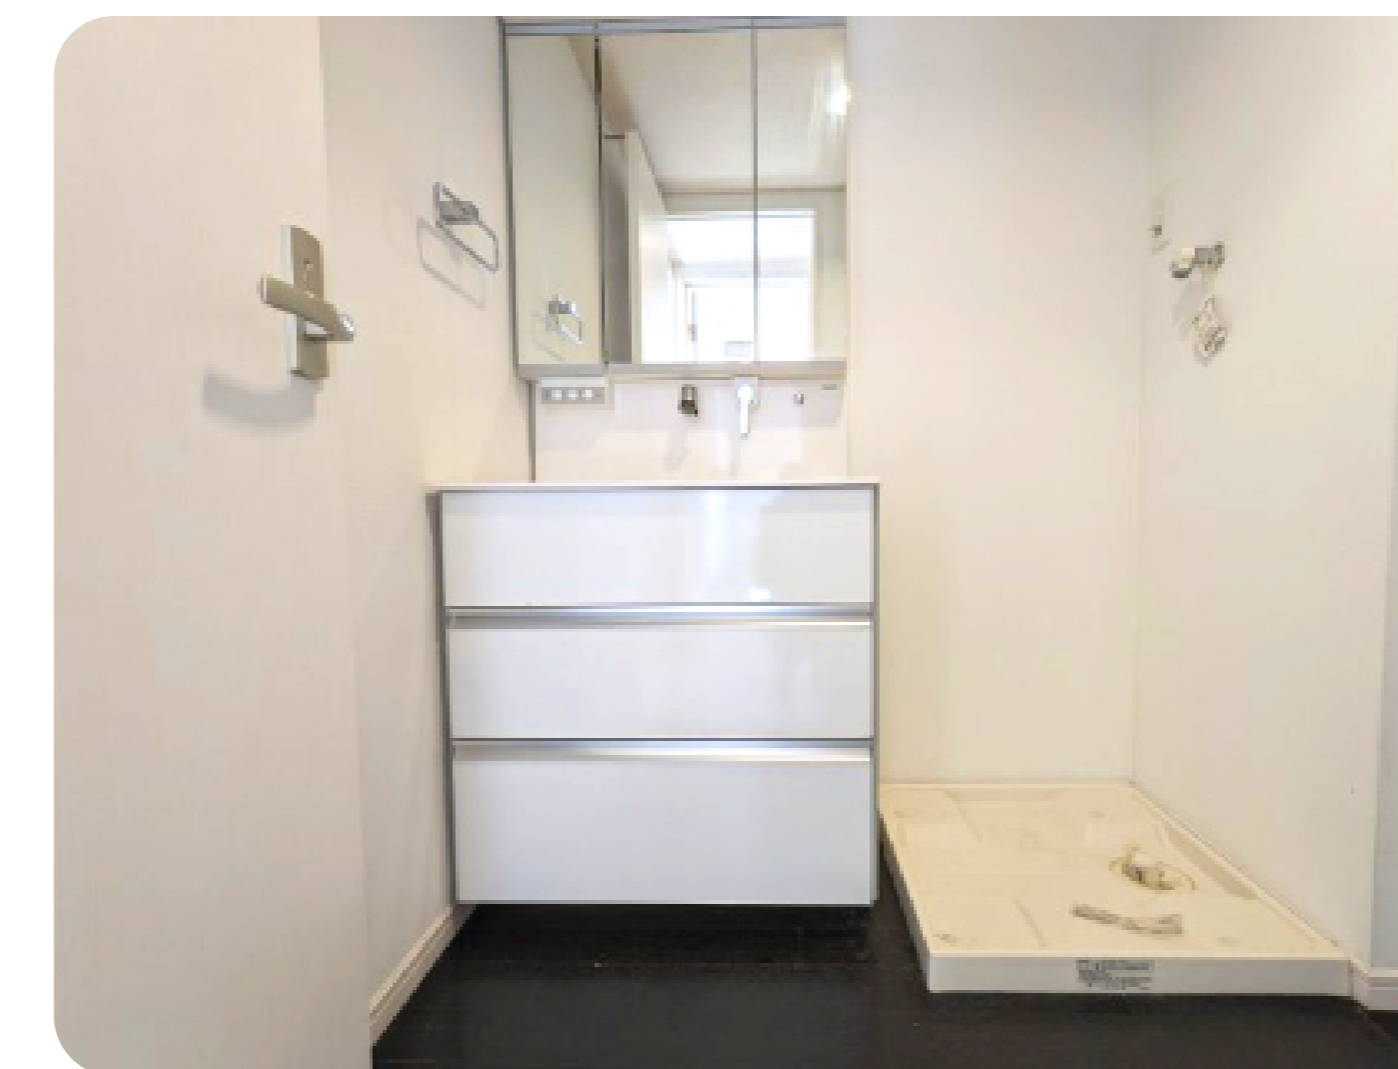

Glacier Blue 201

TOKYO HOUSING

¥208,000 / monthly

Setagaya , Kitazawa 1-20-4

2
Bed

2LDK
Layout

71 m²
Total Size

Management Fee
¥ 10,000

Deposit
¥ 208,000

Key Money
¥ 208,000

 Higashi-Kitazawa

Sta. 4 mins. walk

 Ikenoue

Sta. 8 mins. walk

Key Features

Pet friendly

Air conditioner

Balcony

Corner Room