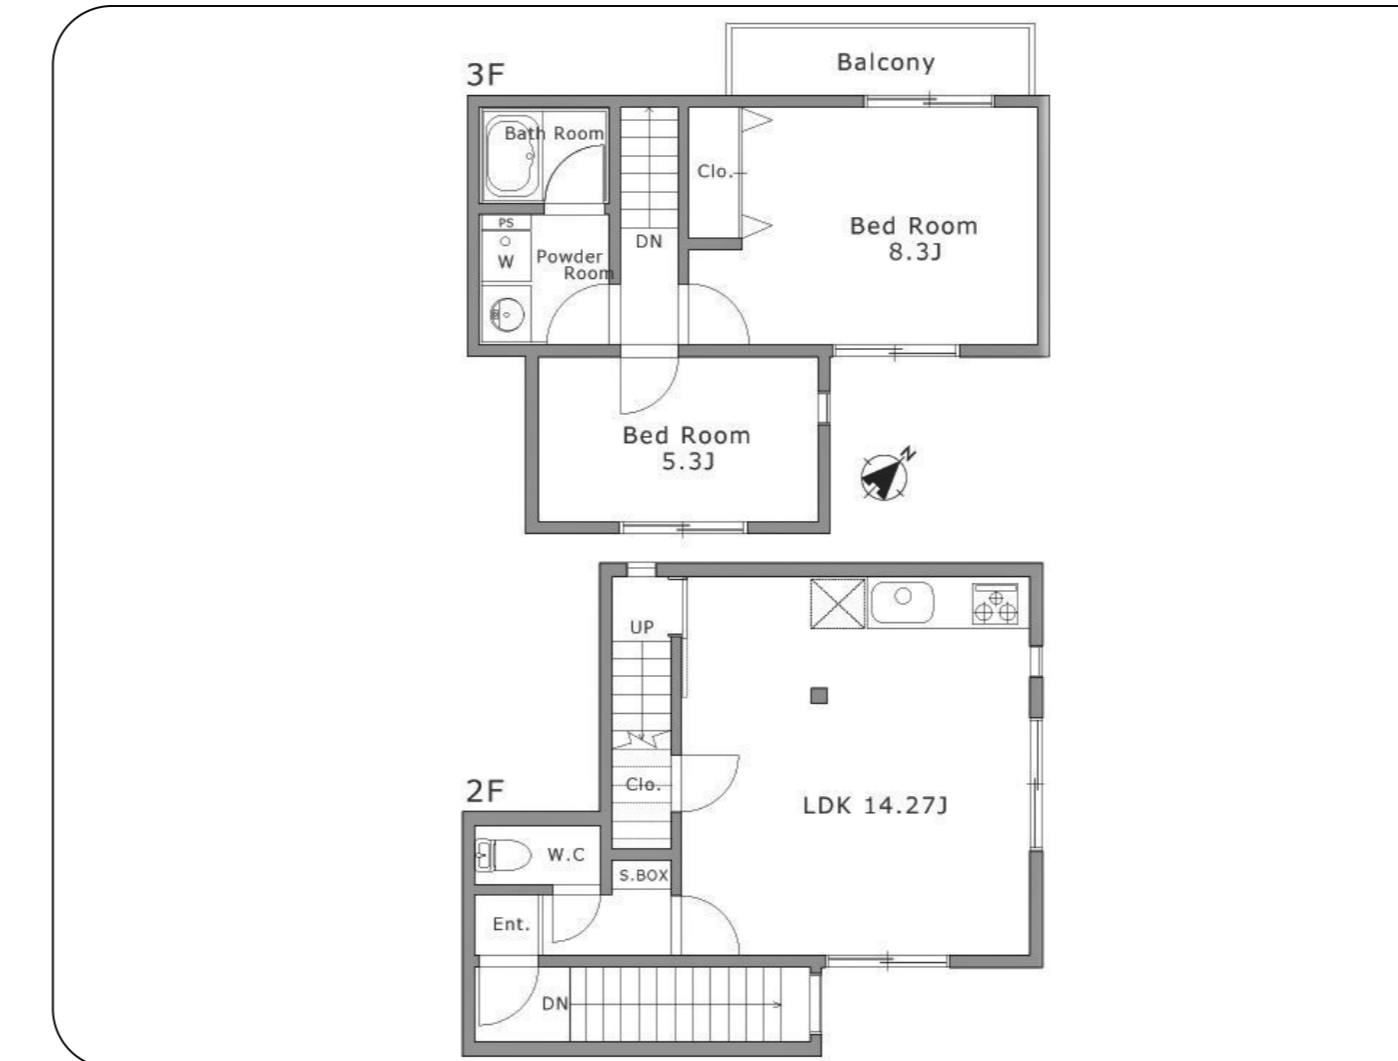

Glacier Blue 201

TOKYO HOUSING

¥208,000 / monthly

Setagaya , Kitazawa 1-20-4

2
Bed

2LDK
Layout

71 m²
Total Size

Management Fee
¥ 10,000

Deposit
¥ 208,000

Key Money
¥ 208,000

 Higashi-Kitazawa

Sta. 4 mins. walk

 Ikenoue

Sta. 8 mins. walk

Key Features

Pet friendly

Air conditioner

Balcony

Corner Room