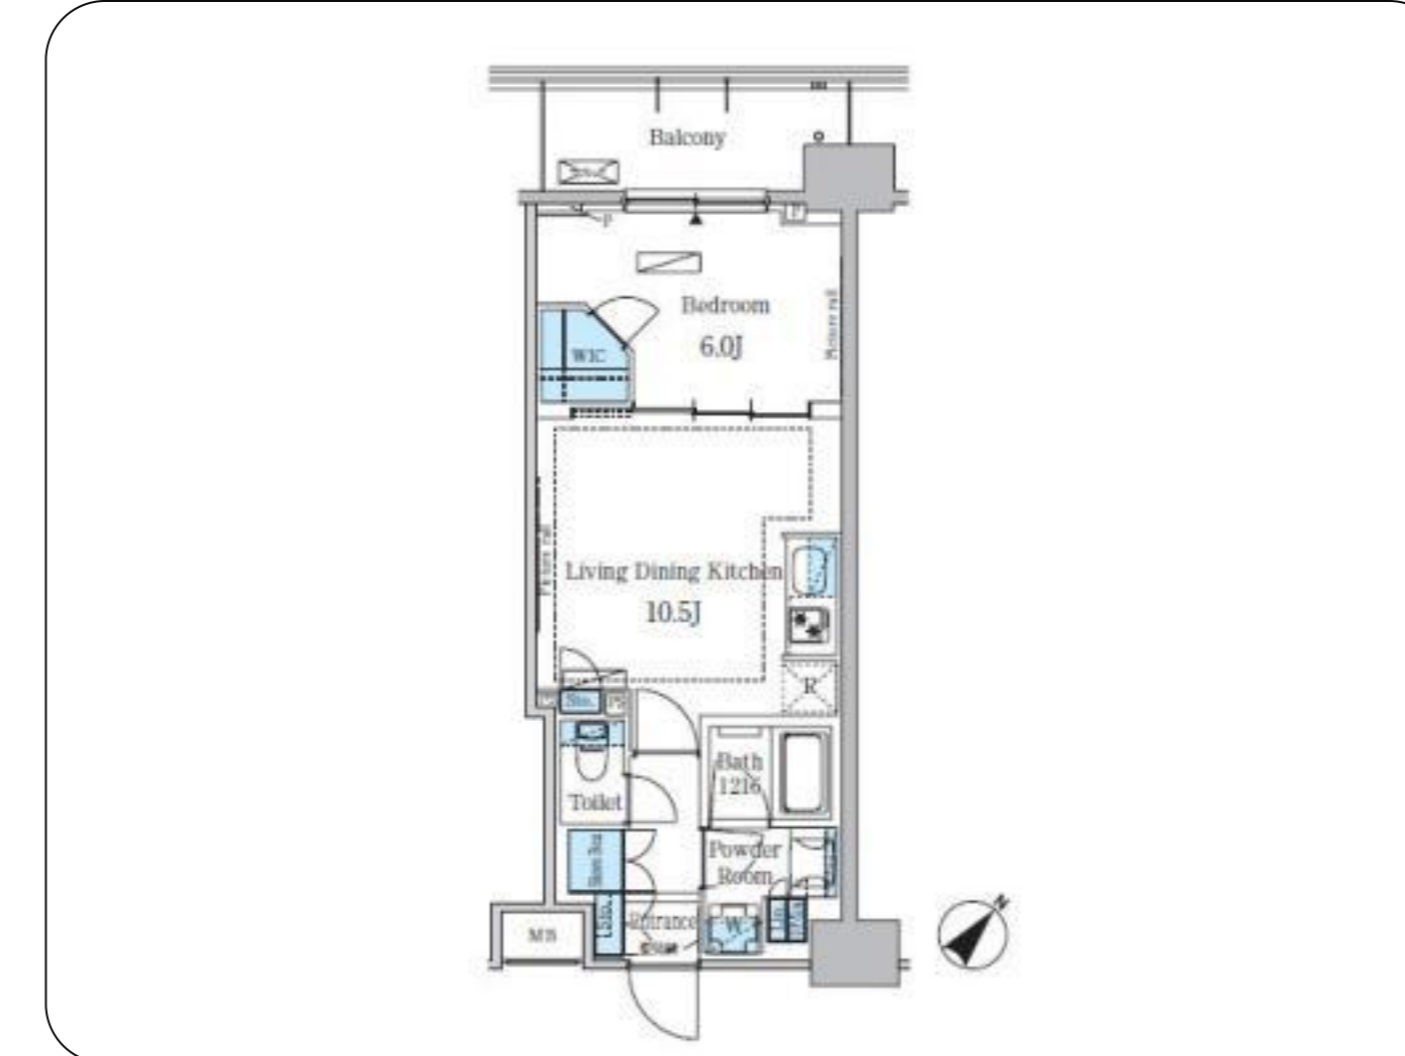

Park Axis Higashi Nihonbashi Station Gate 1202

TOKYO HOUSING

¥243,000 / monthly

Chuo, Higashi Nihonbashi 3-3-10

1
Bed

1LDK
Layout

40 m²
Total Size

Management Fee
¥ 15,000

Deposit
¥ 243,000

Key Money
¥ 243,000

 Kodemmacho
 Bakurochō

Sta. 10 mins. walk
Sta. 2 mins. walk

Key Features

Pet friendly

Air conditioner

Walk-in closet

Autolock

Balcony