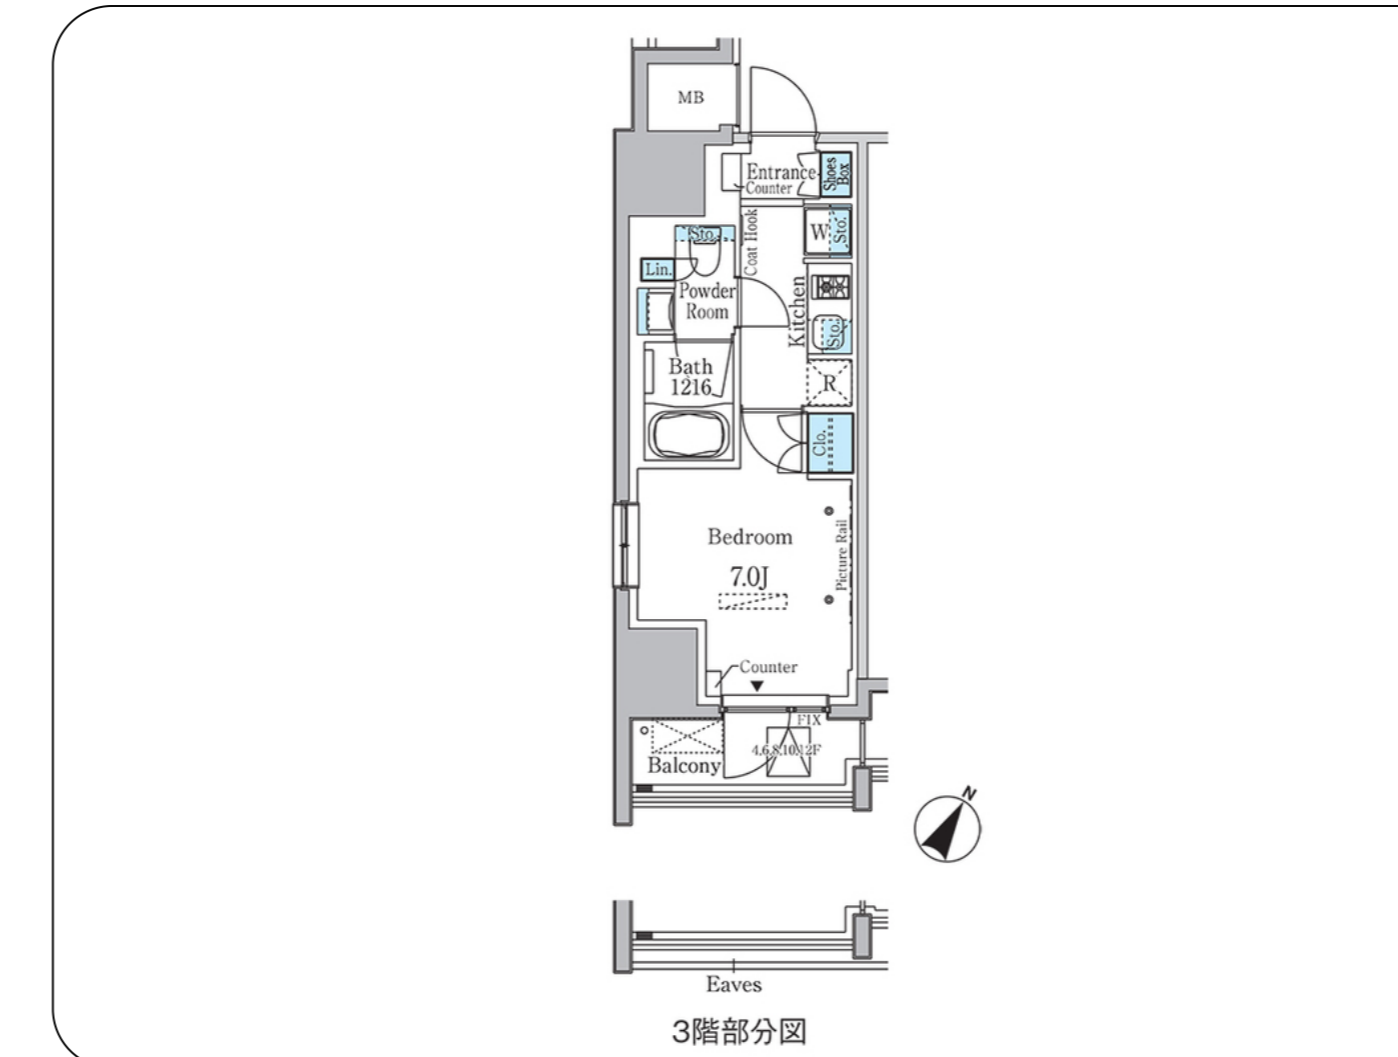

# Latest Shirokanedai 1001

TOKYO HOUSING

**¥157,000** / monthly

Minato, Shirokanedai4-5-9

**1**  
Bed

**1K**  
Layout

**25** m<sup>2</sup>  
Total Size

Management Fee