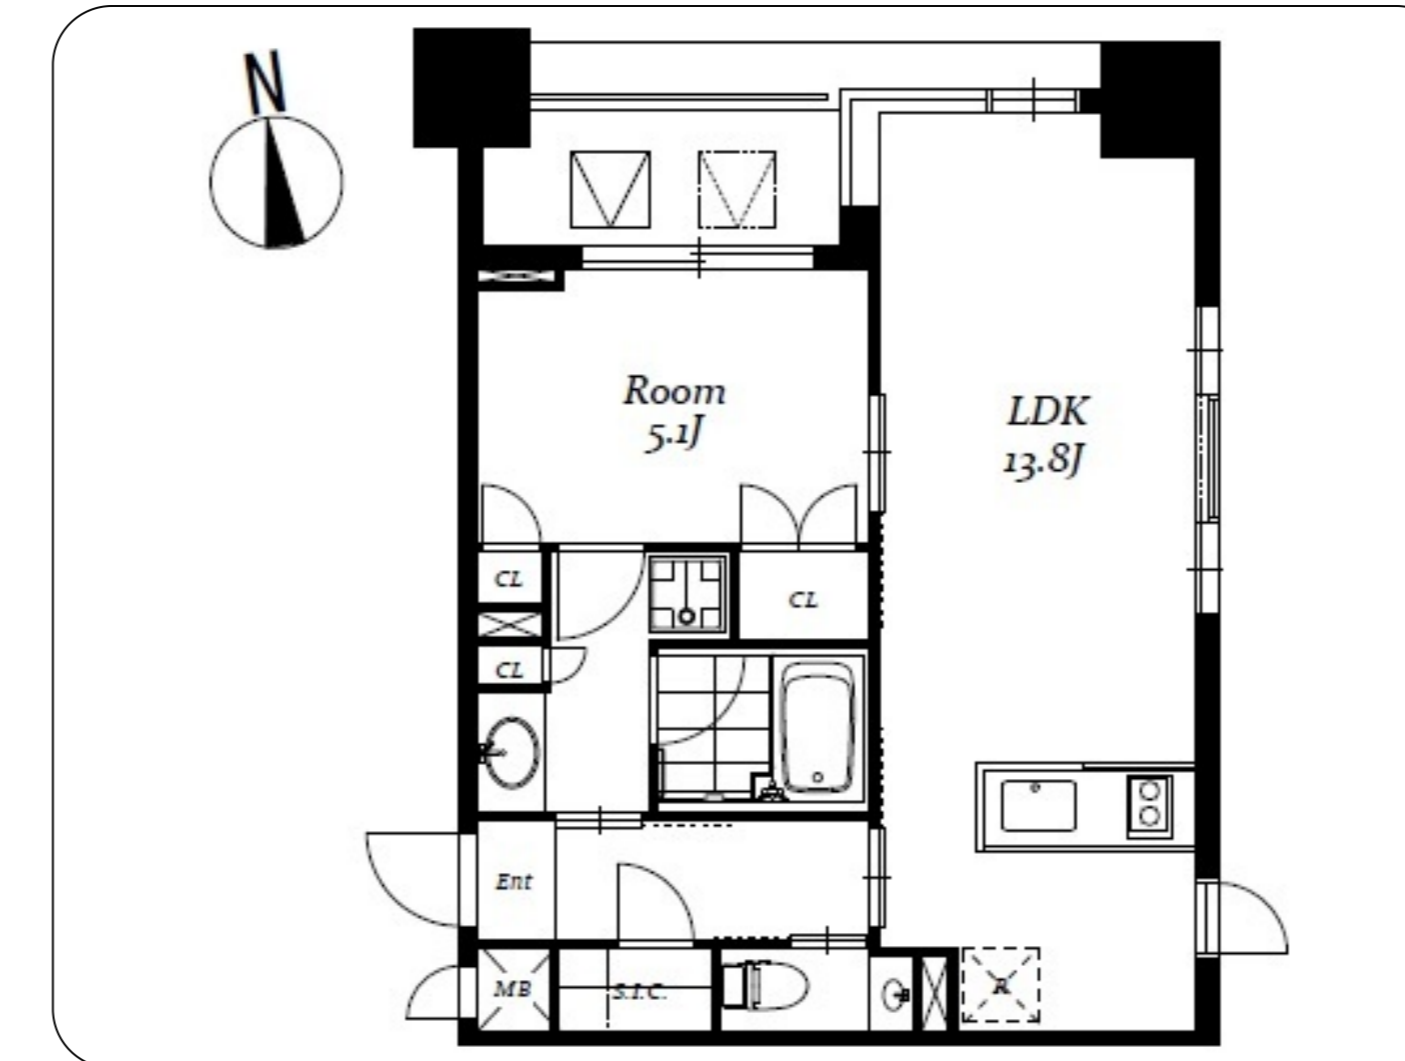

Residia Nihonbashi Bakurocho III 0202

TOKYO HOUSING

¥224,000 / monthly

Chuo, Nihonbashi Bakurocho 2-4-11

1
Bed

1LDK
Layout

46 m²
Total Size

Management Fee
¥ 20,000

Security camera

Delivery box