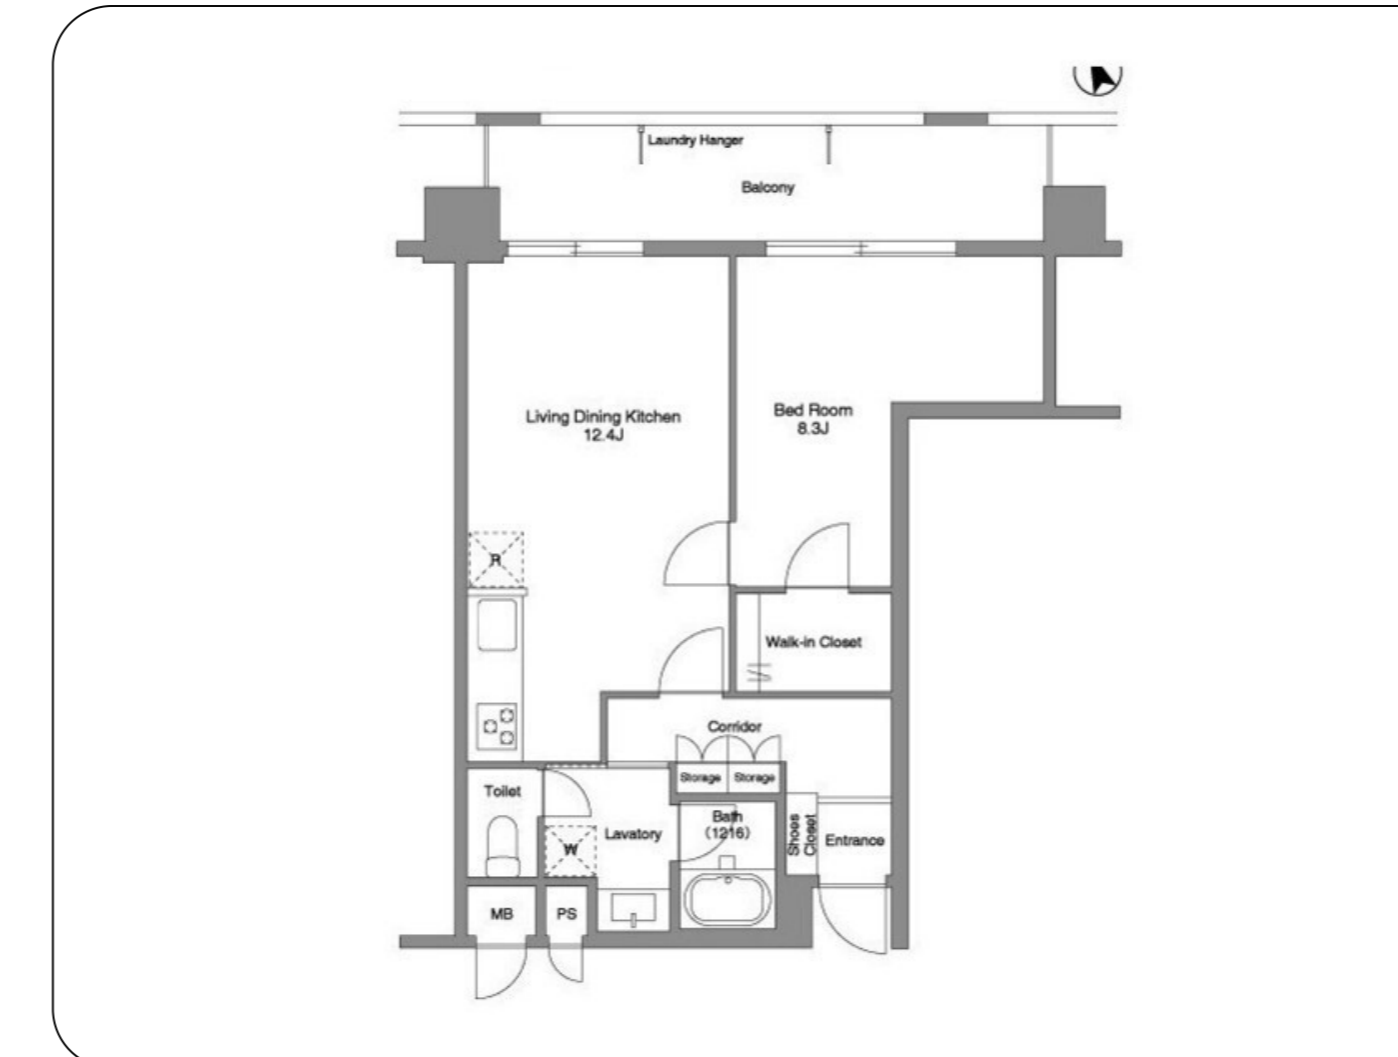

Comforia Shibaura II 0507

TOKYO HOUSING

¥242,000 / monthly

Minato, Shibaura 2-8-3

1
Bed

1LDK
Layout

52 m²
Total Size

Management Fee
¥ 14,000

Deposit
¥ 242,000

Key Money
¥ 0

 Shibaura-futō

Sta. 7 mins. walk

 Tamachi

Sta. 10 mins. walk

Key Features

Air conditioner

Autolock

Security camera

Delivery box

24 hour garbage disposal

<https://tokyo-housing.com/properties/comforia-shibaura-ii-0507>