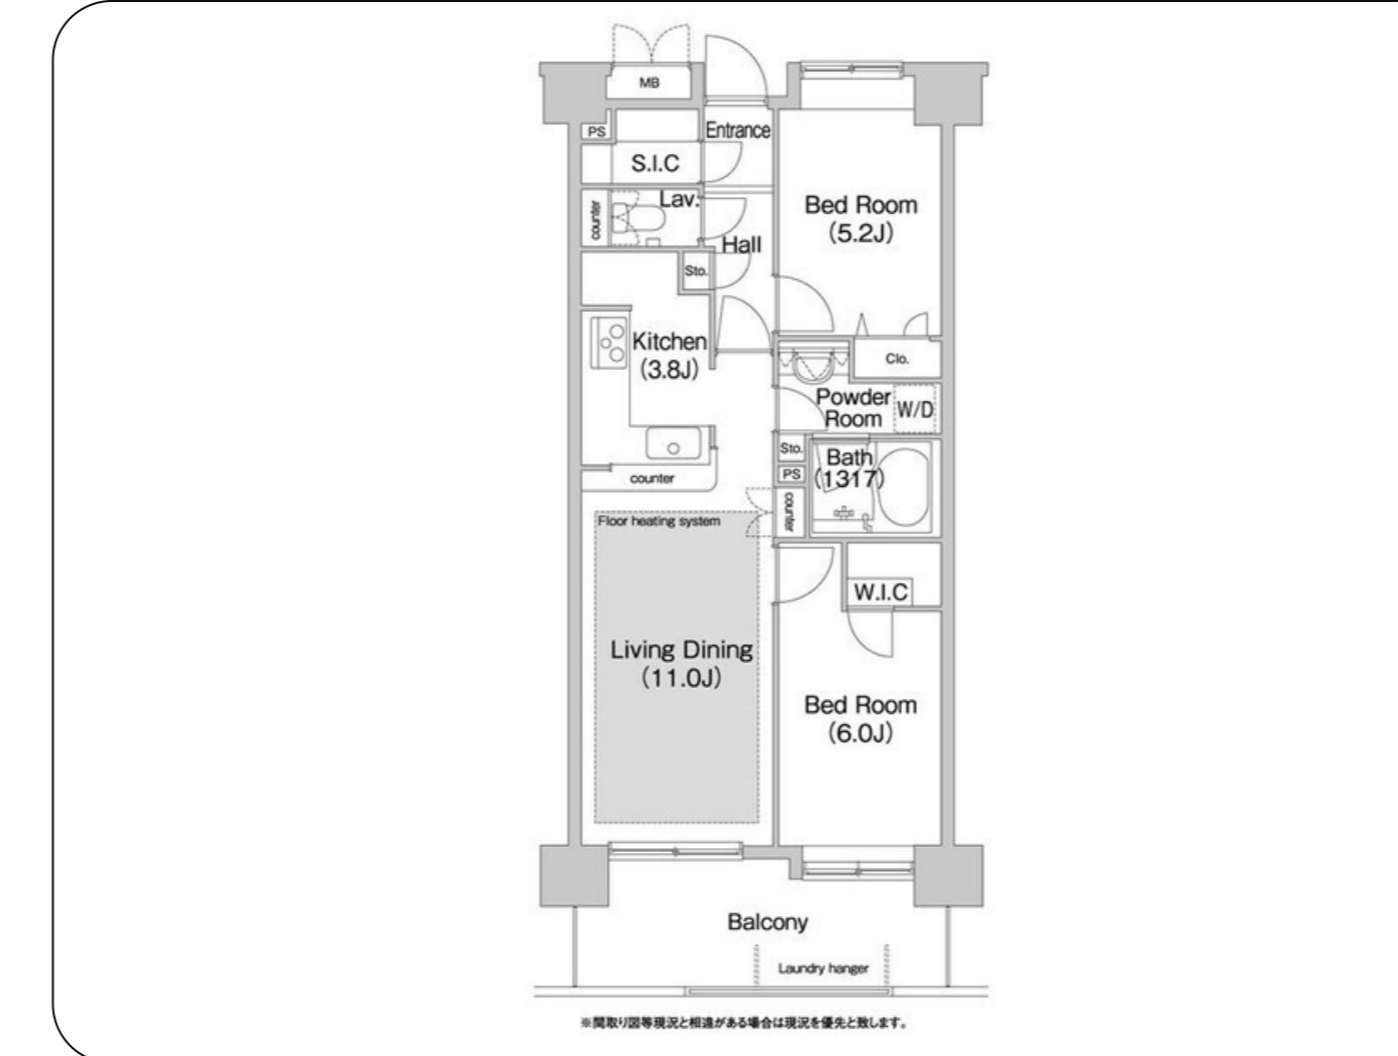

# Comforia Itabashi Nakajuku 1405

TOKYO HOUSING

**¥225,000** / monthly

Itabashi , Nakajuku 62-2

**2**  
Bed

**2LDK**  
Layout

**59** m<sup>2</sup>  
Total Size

Management Fee  
**¥ 15,000**

Deposit  
**¥ 225,000**

Key Money  
**¥ 0**

**I** Itabashi-kuyakushomae  
**TJ** Oyama

Sta. 2 mins. walk  
Sta. 14 mins. walk

## Key Features

Walk-in closet

Autolock

Security camera

Delivery box

24 hour garbage disposal