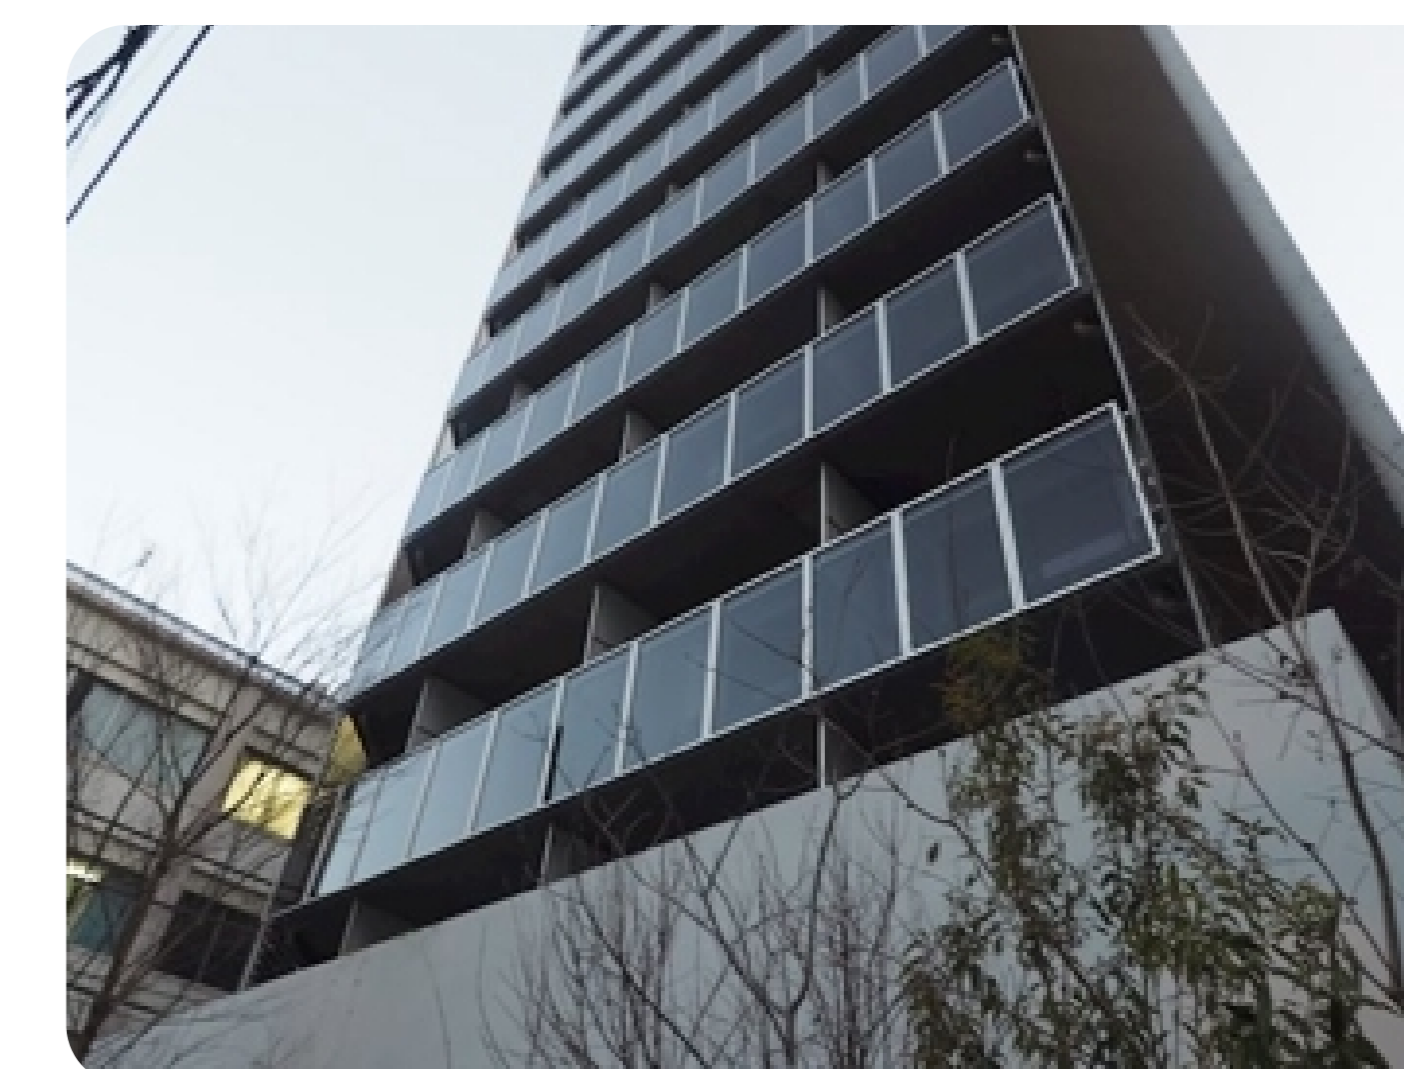

One Roof Residence Ueno Okachimachi 1301

TOKYO HOUSING

¥218,000 / monthly

Taito , Higashiueno 1-11-9

2
Bed

2LDK
Layout

40 m²
Total Size

Management Fee

¥ 20,000

Deposit

¥ 218,000

Key Money

¥ 0

 Ueno

Sta. 8 mins. walk

 Okachimachi