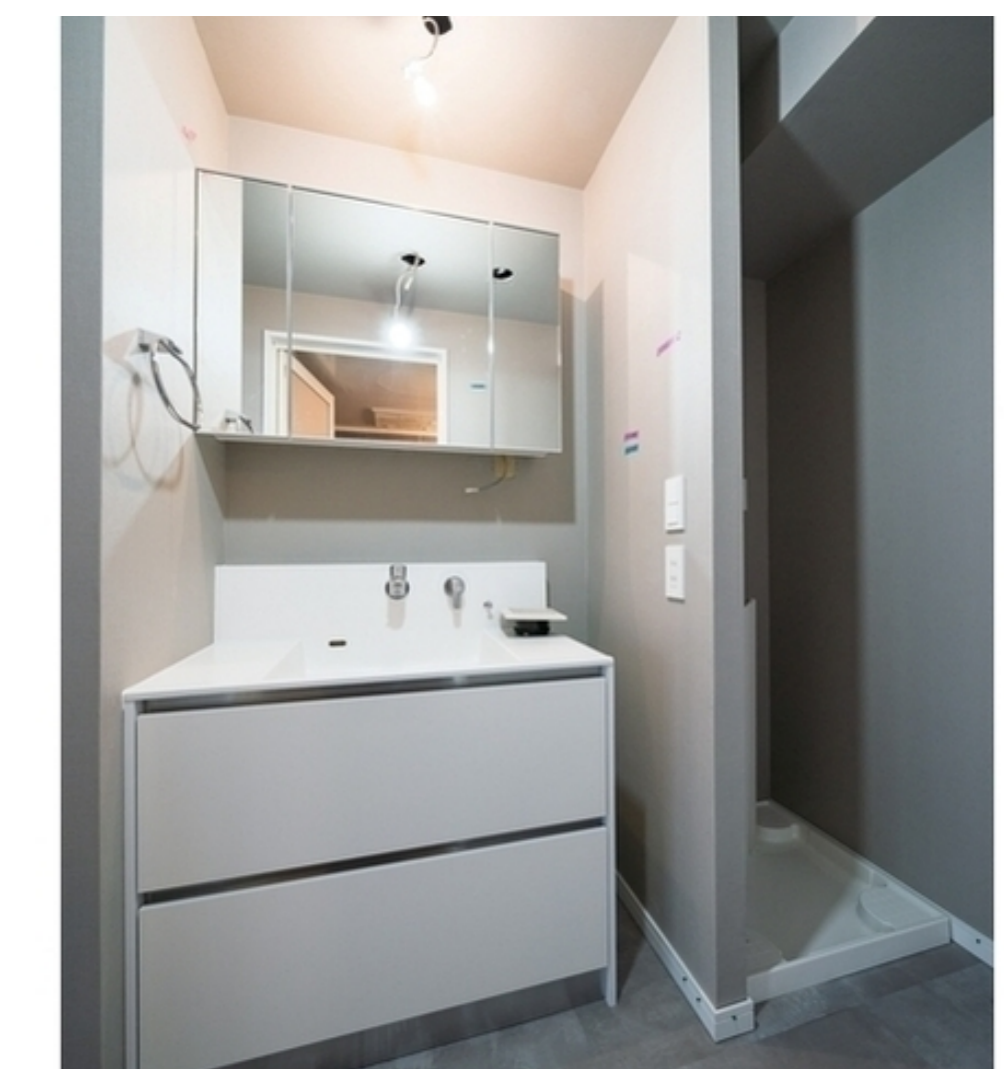

LaSante Gotanda 1409

TOKYO HOUSING

¥366,000 / monthly

Shinagawa , Nishigotanda 8-9-11

2
Bed

2LDK
Layout

58 m²
Total Size

Management Fee
¥ 14,000