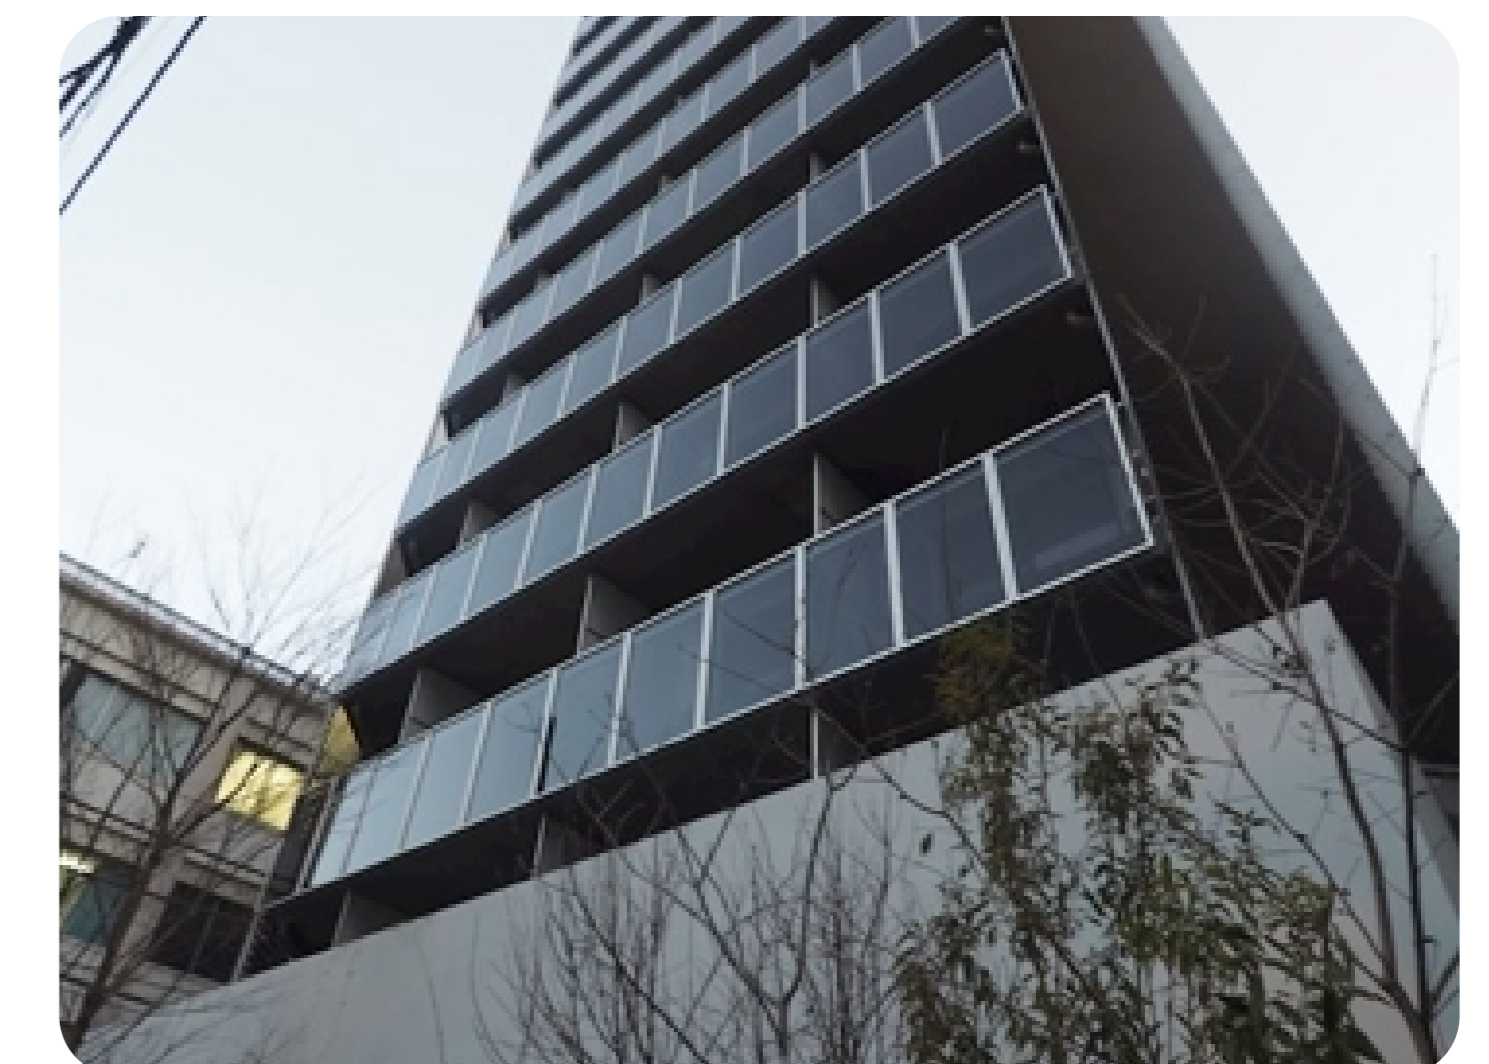

One Roof Residence Ueno Okachimachi 0301

TOKYO HOUSING

¥198,000 / monthly

Taito , Higashiueno 1-11-9

2
Bed

2LDK
Layout

40 m²
Total Size

Management Fee