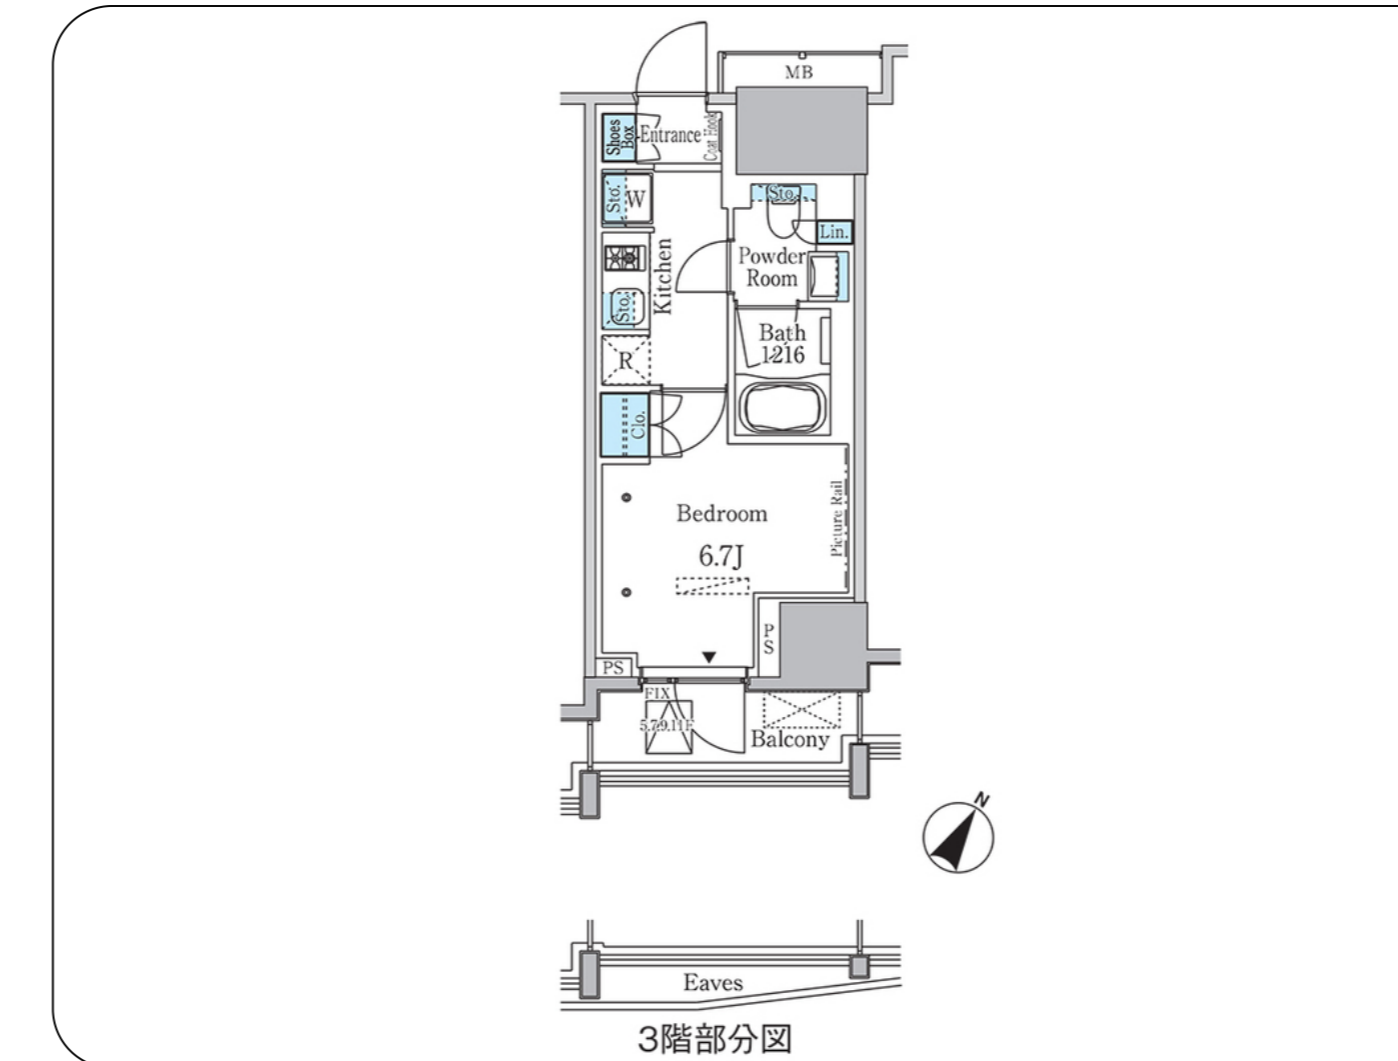

Latest Shirokanedai 702

TOKYO HOUSING

¥155,000 / monthly

Minato, Shirokanedai 4-5-9

1
Bed

1K
Layout

25 m²
Total Size

Management Fee