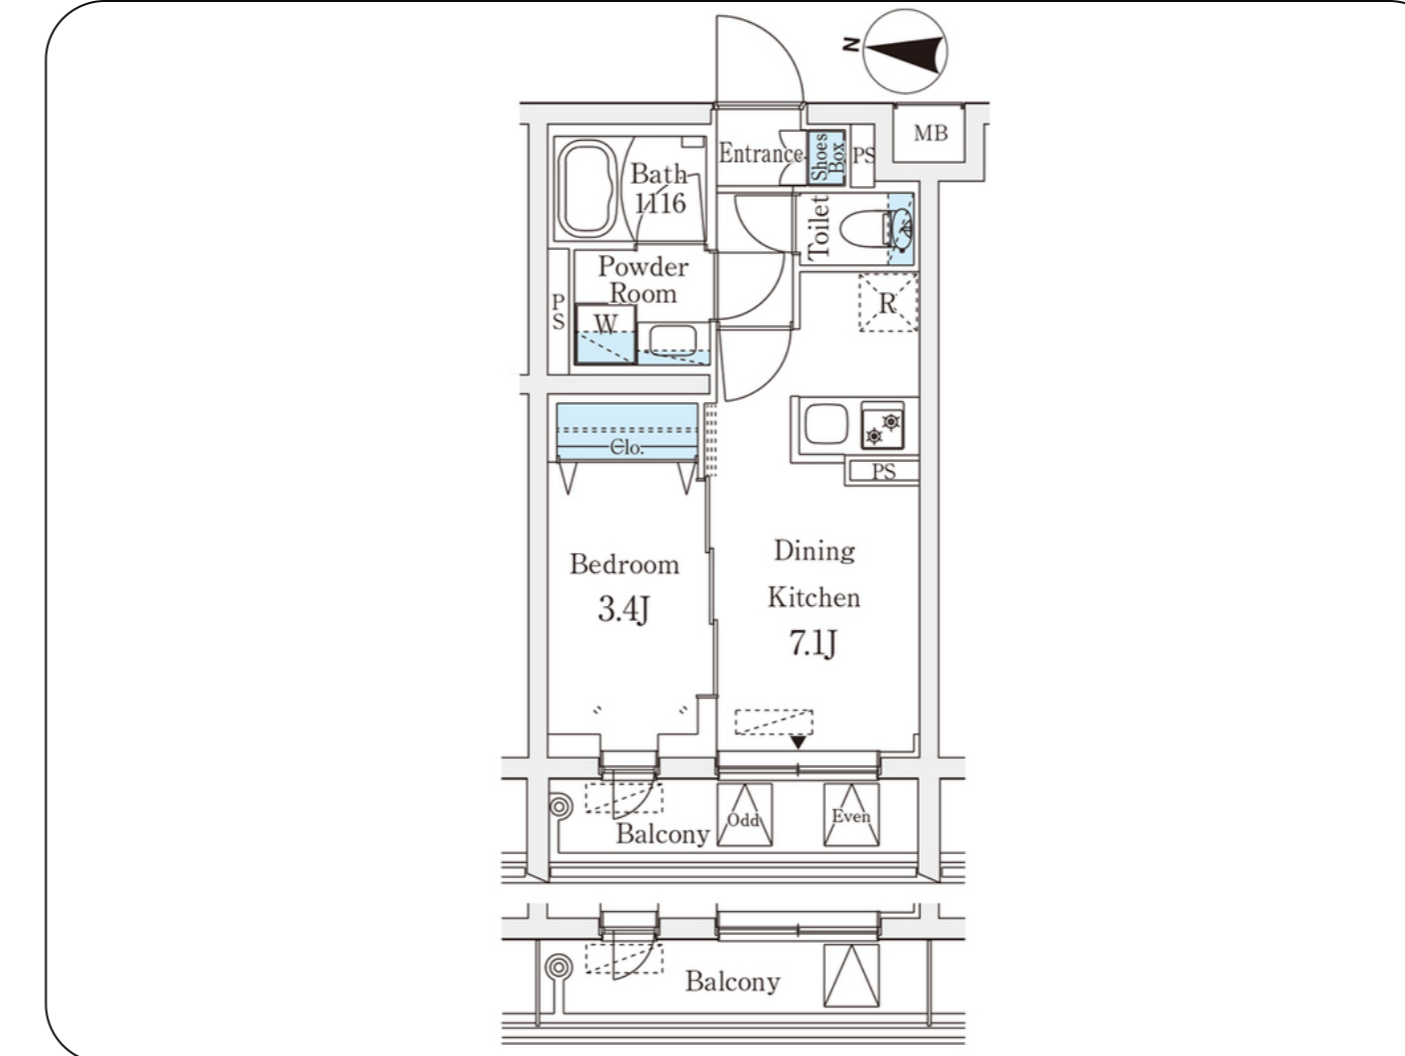

La Tierra Shinagawa Nishi-Oi 312

TOKYO HOUSING

¥156,000 / monthly

Shinagawa , Nishioi 2-16-14

1
Bed

1DK
Layout

28 m²
Total Size

Management Fee
¥ 10,000

Deposit
¥ 156,000

Key Money
¥ 0

JS Nishi-Oi

Sta. 5 mins. walk
Sta. mins. walk

Key Features

Air conditioner

Autolock

Balcony

Delivery box

24 hour garbage disposal