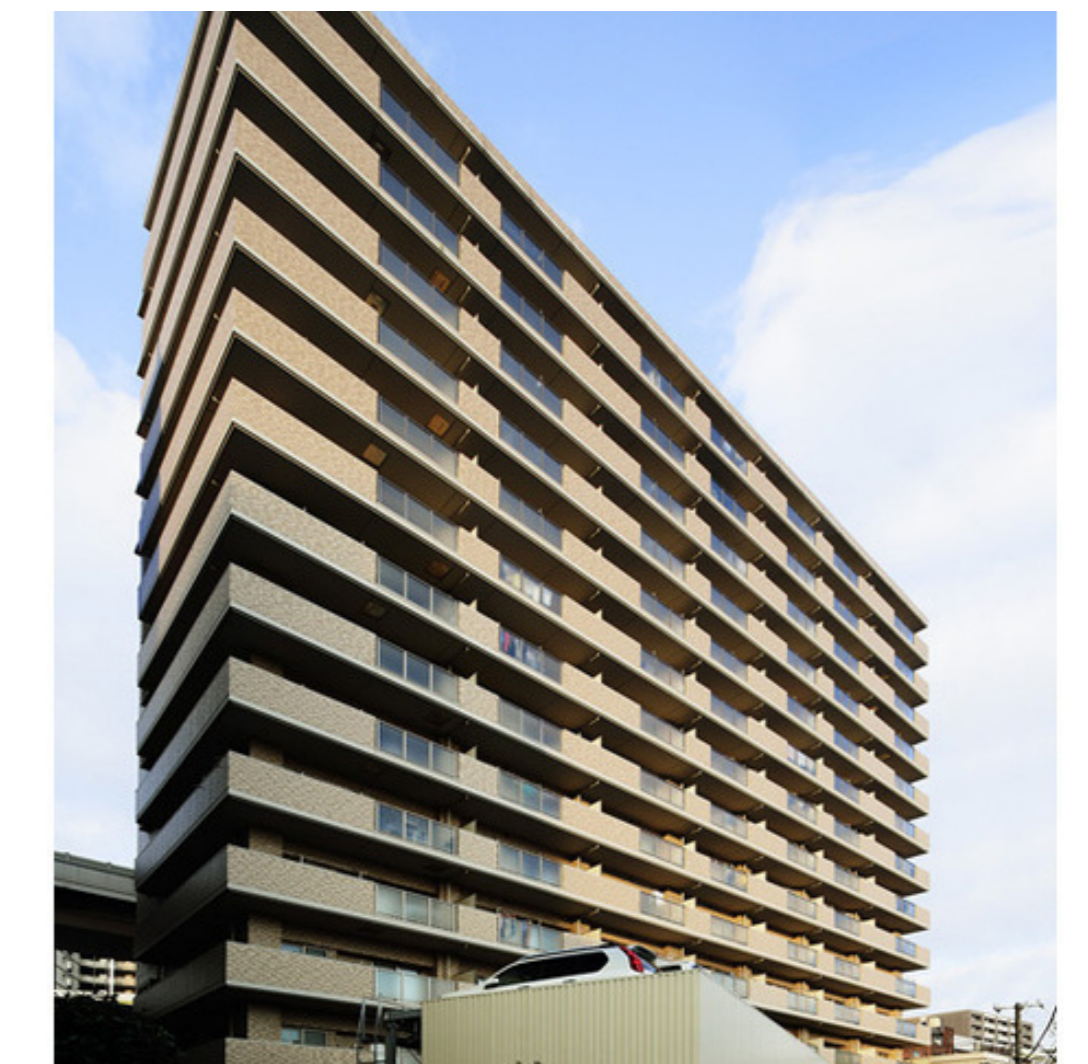

# Comforia Itabashi Nakajuku 0605

TOKYO HOUSING

¥216,000 / monthly

Itabashi, Nakajuku 62-2

2  
Bed

2LDK  
Layout

59 m<sup>2</sup>  
Total Size

Management Fee  
¥ 15,000

Deposit  
¥ 216,000

Key Money  
¥ 0

**I** Itabashi-kuyakushomae  
**TJ** Oyama

Sta. 2 mins. walk  
Sta. 14 mins. walk