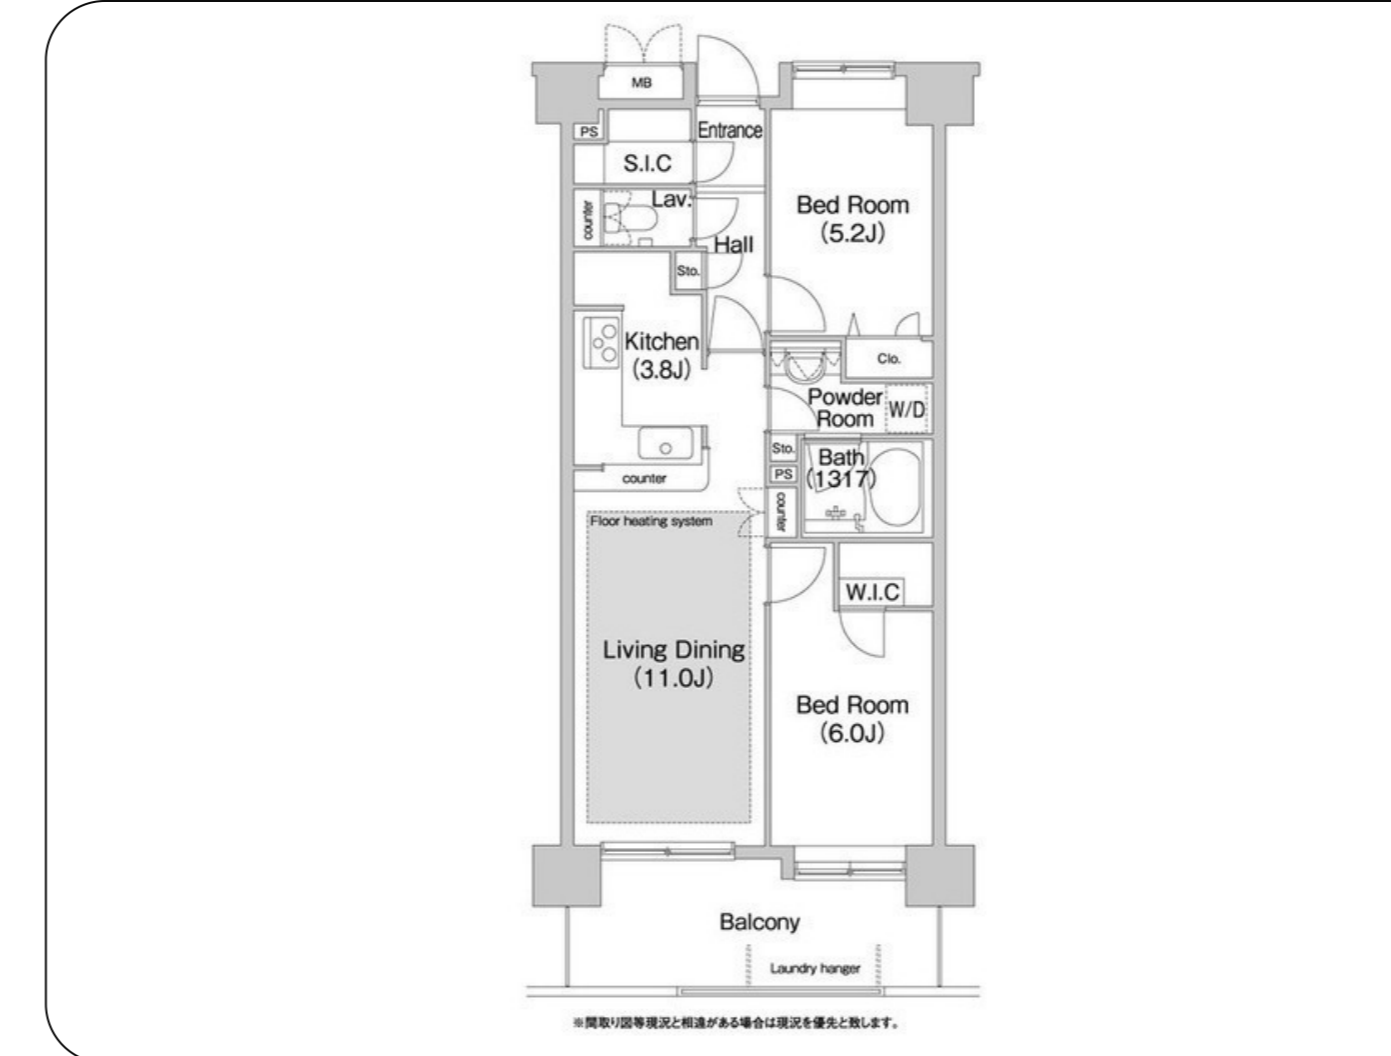

# Comforia Itabashi Nakajuku 0605

TOKYO HOUSING

¥216,000 / monthly

Itabashi, Nakajuku 62-2

2  
Bed

2LDK  
Layout

59 m<sup>2</sup>  
Total Size

Management Fee  
¥ 15,000

Deposit  
¥ 216,000

Key Money  
¥ 0

**I** Itabashi-kuyakushomae  
**TJ** Oyama

Sta. 2 mins. walk  
Sta. 14 mins. walk

## Key Features

Walk-in closet

Autolock

Security camera

Delivery box

24 hour garbage disposal