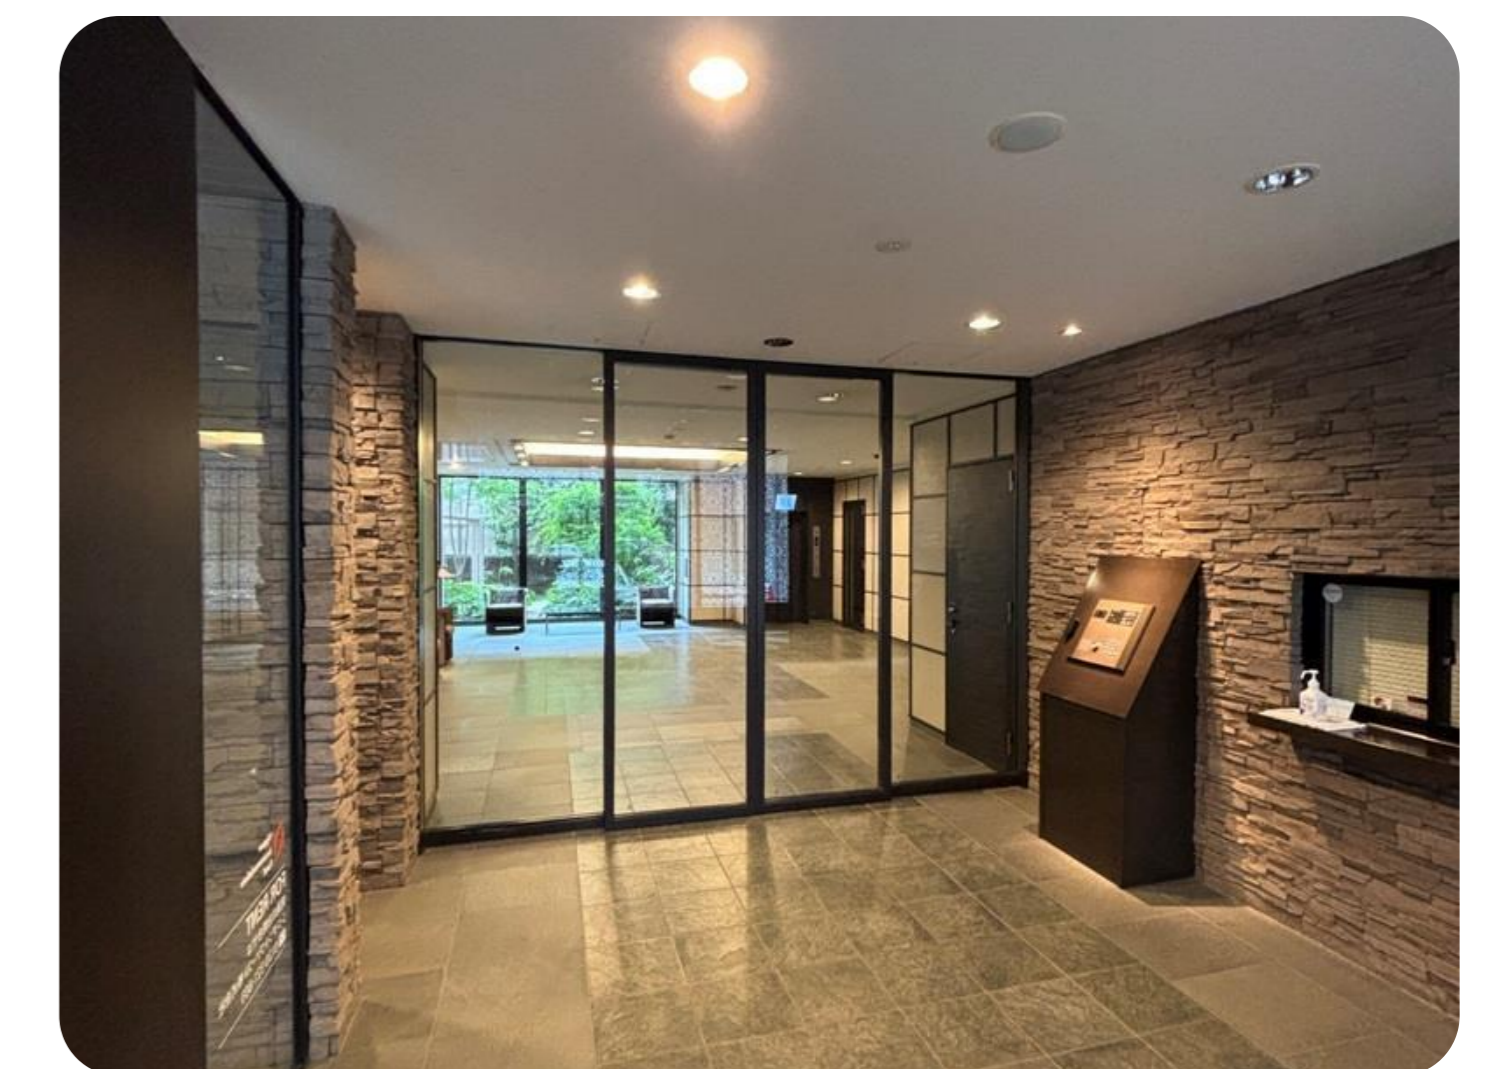

Park Axis Aoyama Antique Street 303

TOKYO HOUSING

¥240,000 / monthly

Minato, Minami Aoyama 6-8-8

1
Bed

1LDK
Layout

39 m²
Total Size

Management Fee
¥ 0

Deposit
¥ 240,000

Key Money
¥ 240,000

Omote-sando
 Gaiemmae

Sta. 10 mins. walk
Sta. 20 mins. walk

Key Features

Pet friendly

Air conditioner

Autolock

Balcony

Delivery box