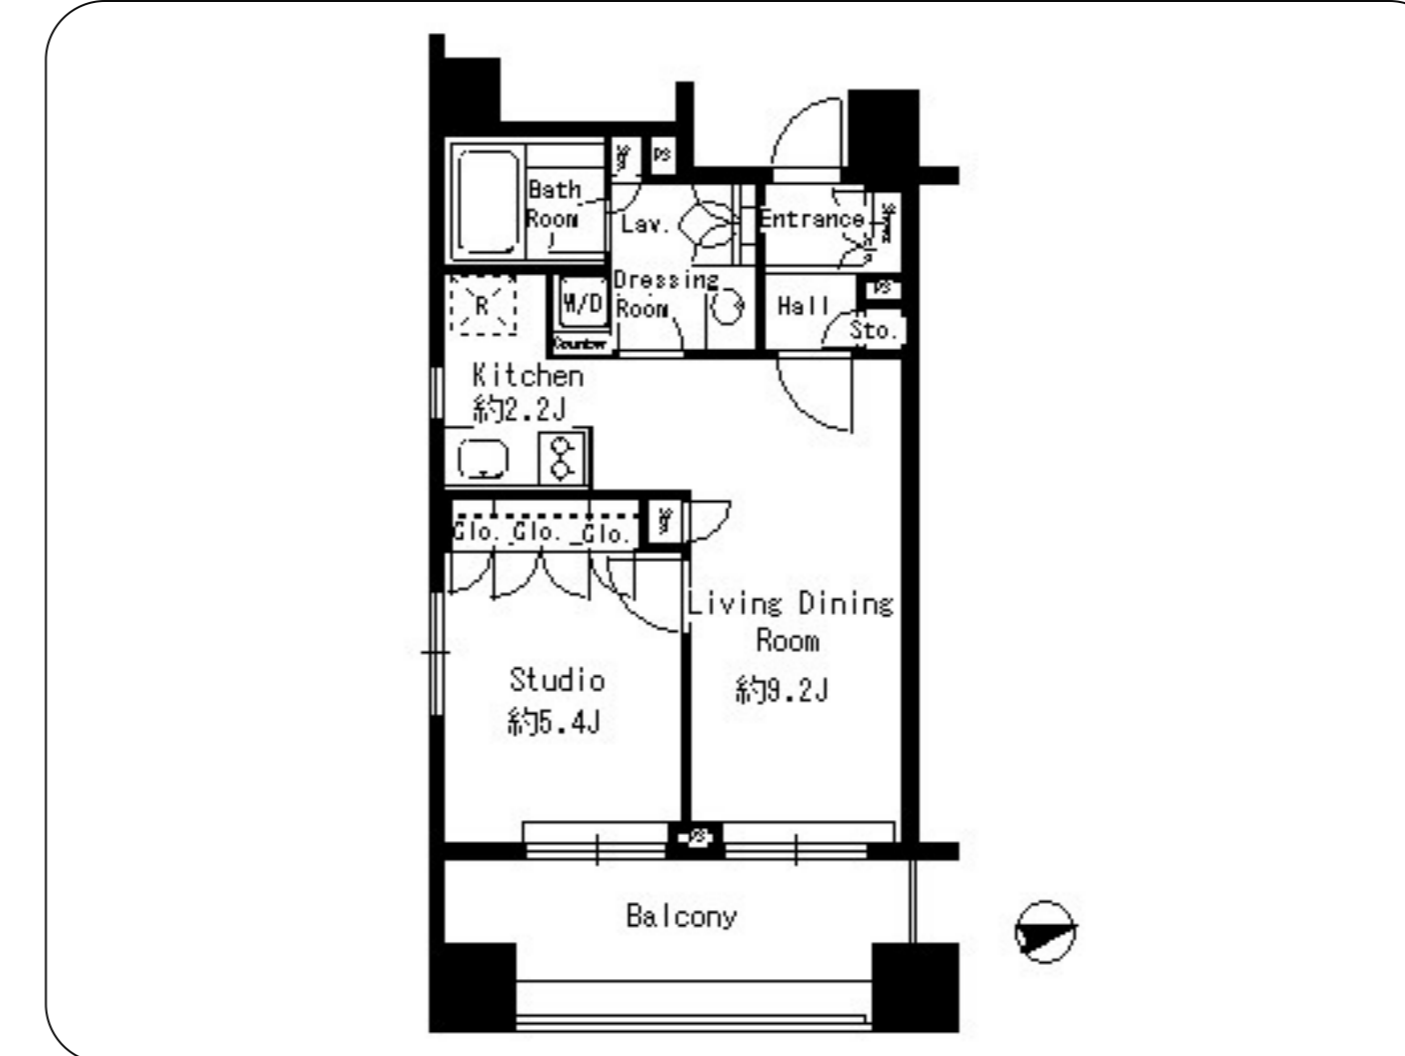

Park Axis Aoyama Antique Street 303

TOKYO HOUSING

¥240,000 / monthly

Minato, Minami Aoyama 6-8-8

1
Bed

1LDK
Layout

39 m²
Total Size

Management Fee
¥ 0

Balcony

Delivery box