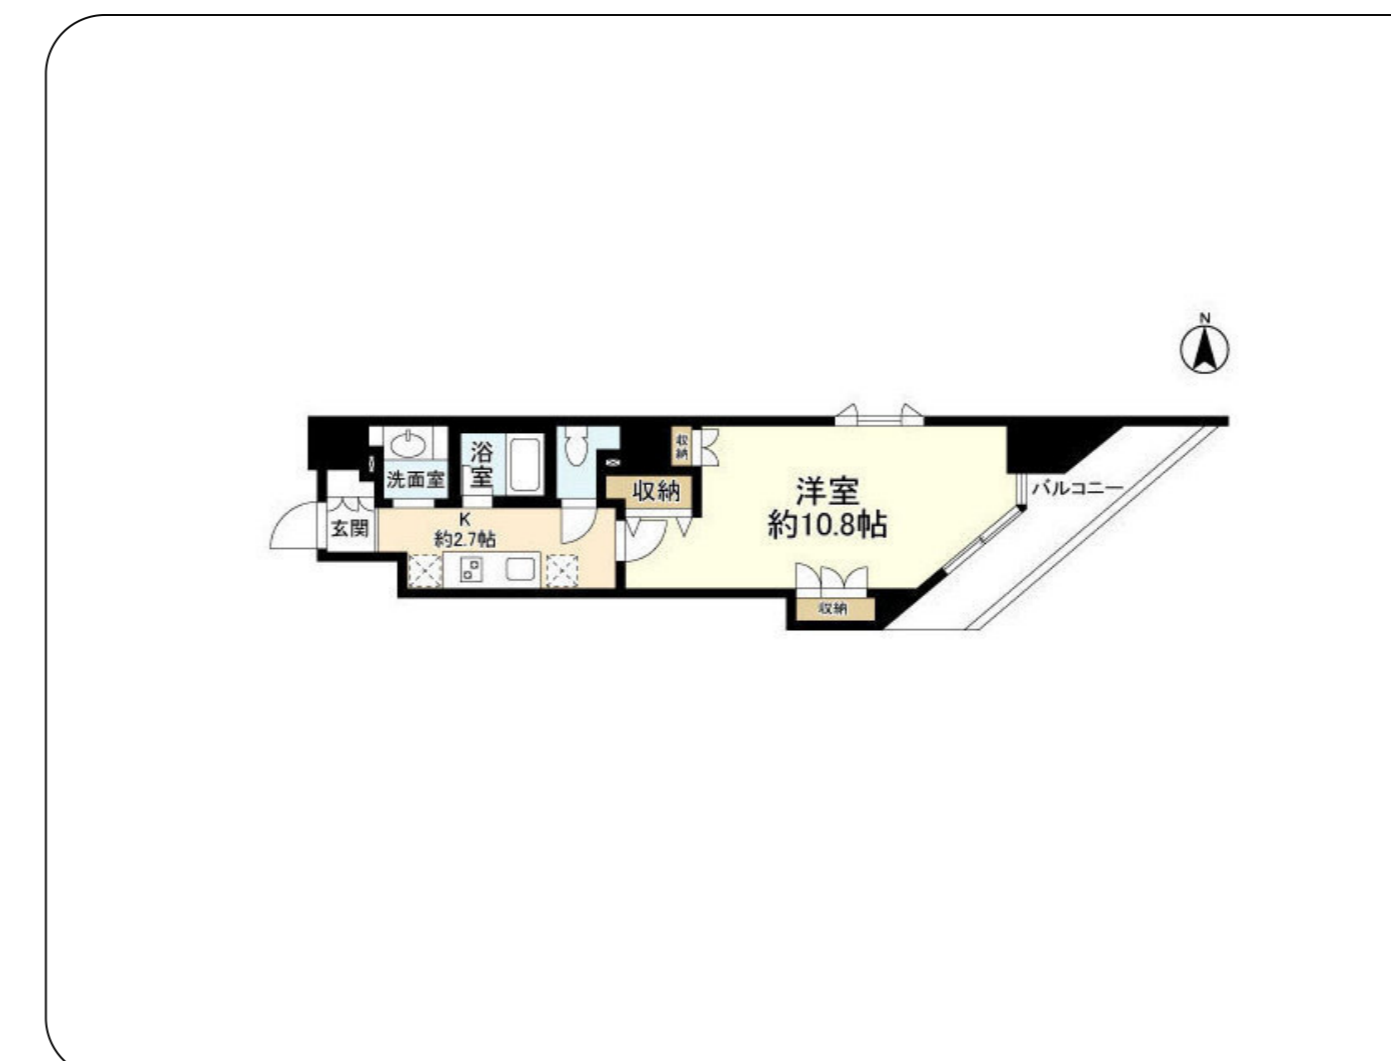

# Stylio Flag Stand II 901

# TOKYO HOUSING

**¥156,000** / monthly

Shinagawa , Hatanodai 2-11-1

**1**  
Bed

**1K**  
Layout

**35** m<sup>2</sup>  
Total Size

Management Fee

**¥ 10,000**