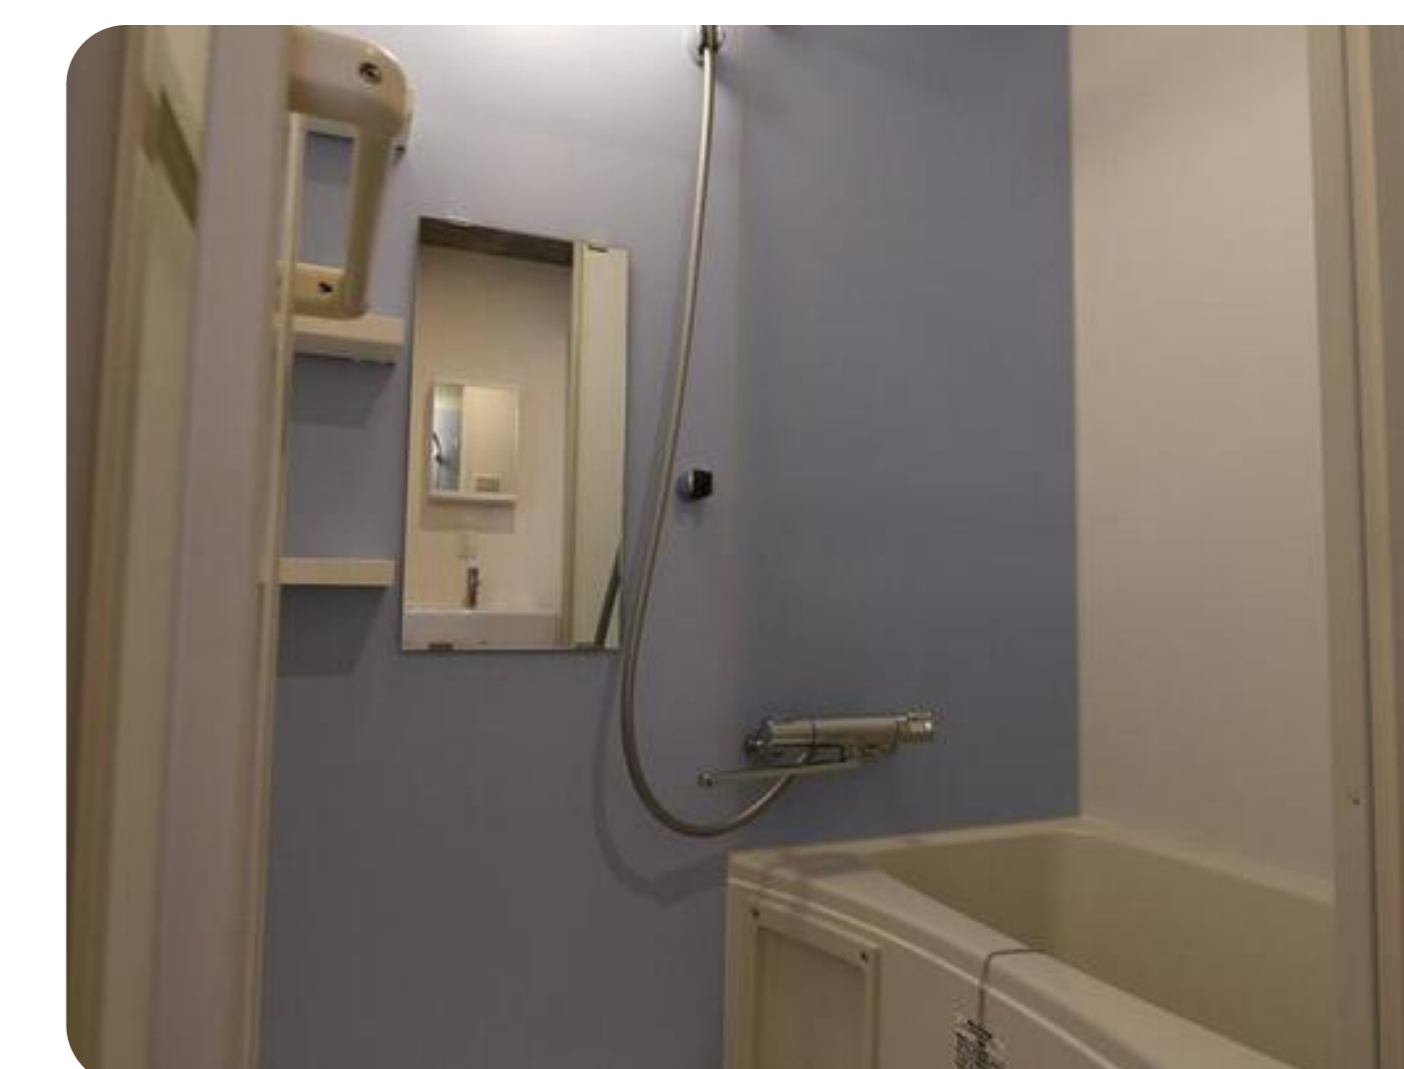

T-CASTLE Ebisu 302

TOKYO HOUSING

¥130,000 / monthly

Shibuya , Ebisu 2-9-2

1
Bed

1R
Layout

22 m²
Total Size

Management Fee

¥ 10,000

Deposit

¥ 130,000

Key Money

¥ 0

H Ebisu

H Hiroo

Sta. 8 mins. walk

Sta. 13 mins. walk

Key Features

Air conditioner

Autolock

<https://tokyo-housing.com/properties/t-castle-ebisu-302>