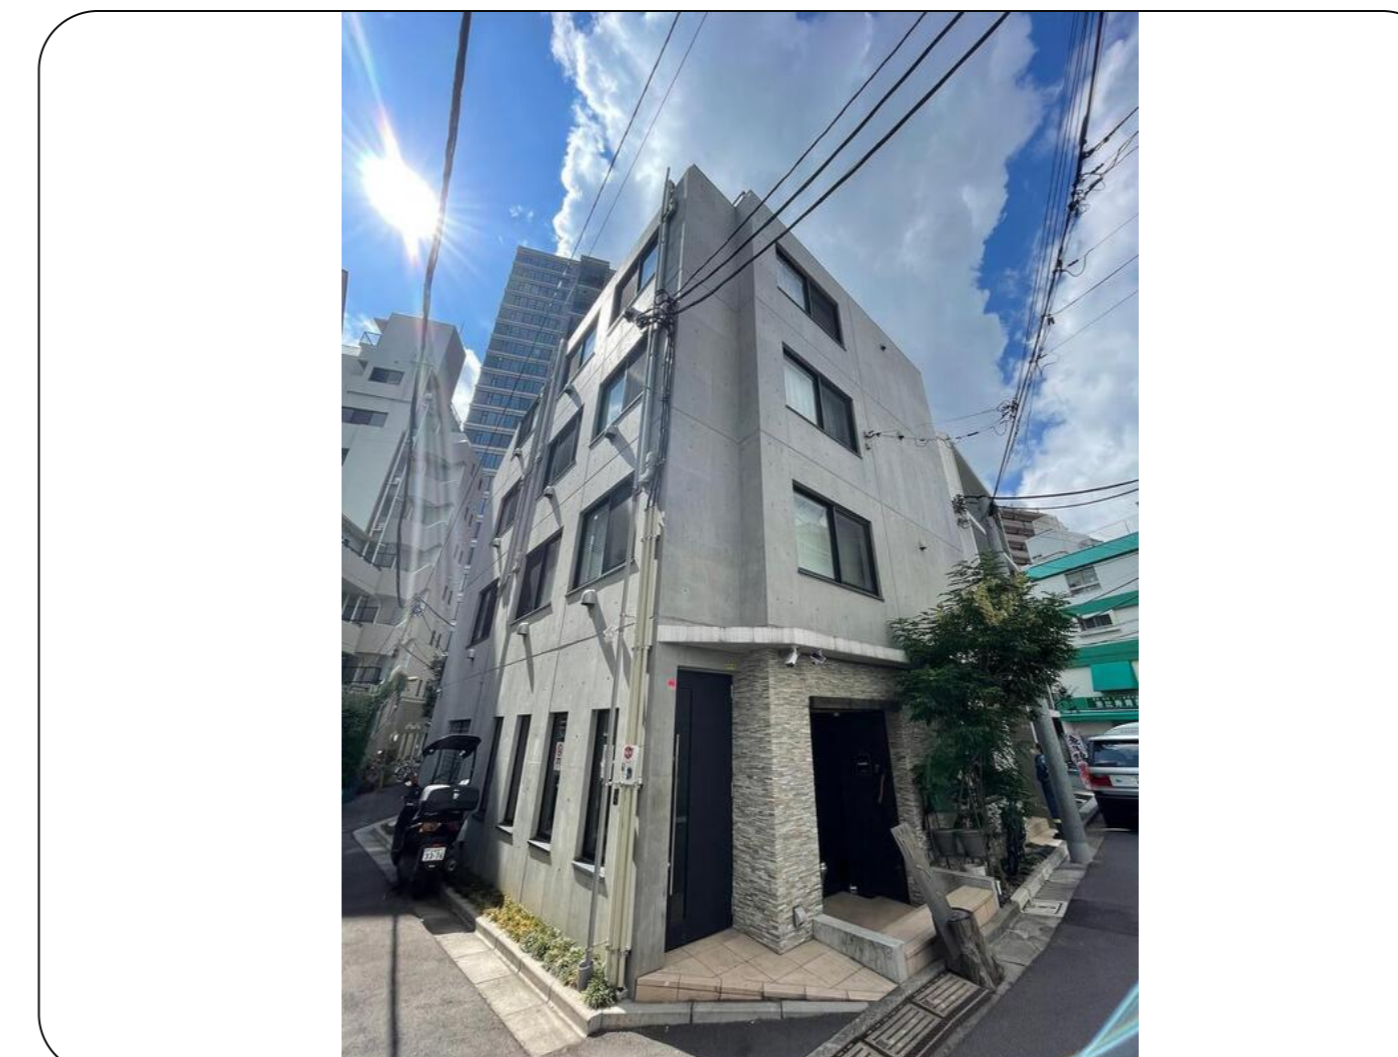

T-CASTLE Ebisu 302

TOKYO HOUSING

¥130,000 / monthly

Shibuya , Ebisu 2-9-2

1
Bed

1R
Layout

22 m²
Total Size

Management Fee

¥ 10,000

Deposit

¥ 130,000

Key Money

¥ 0

H Ebisu

H Hiroo

Sta. 8 mins. walk

Sta. 13 mins. walk

Key Features

Air conditioner

Autolock

<https://tokyo-housing.com/properties/t-castle-ebisu-302>