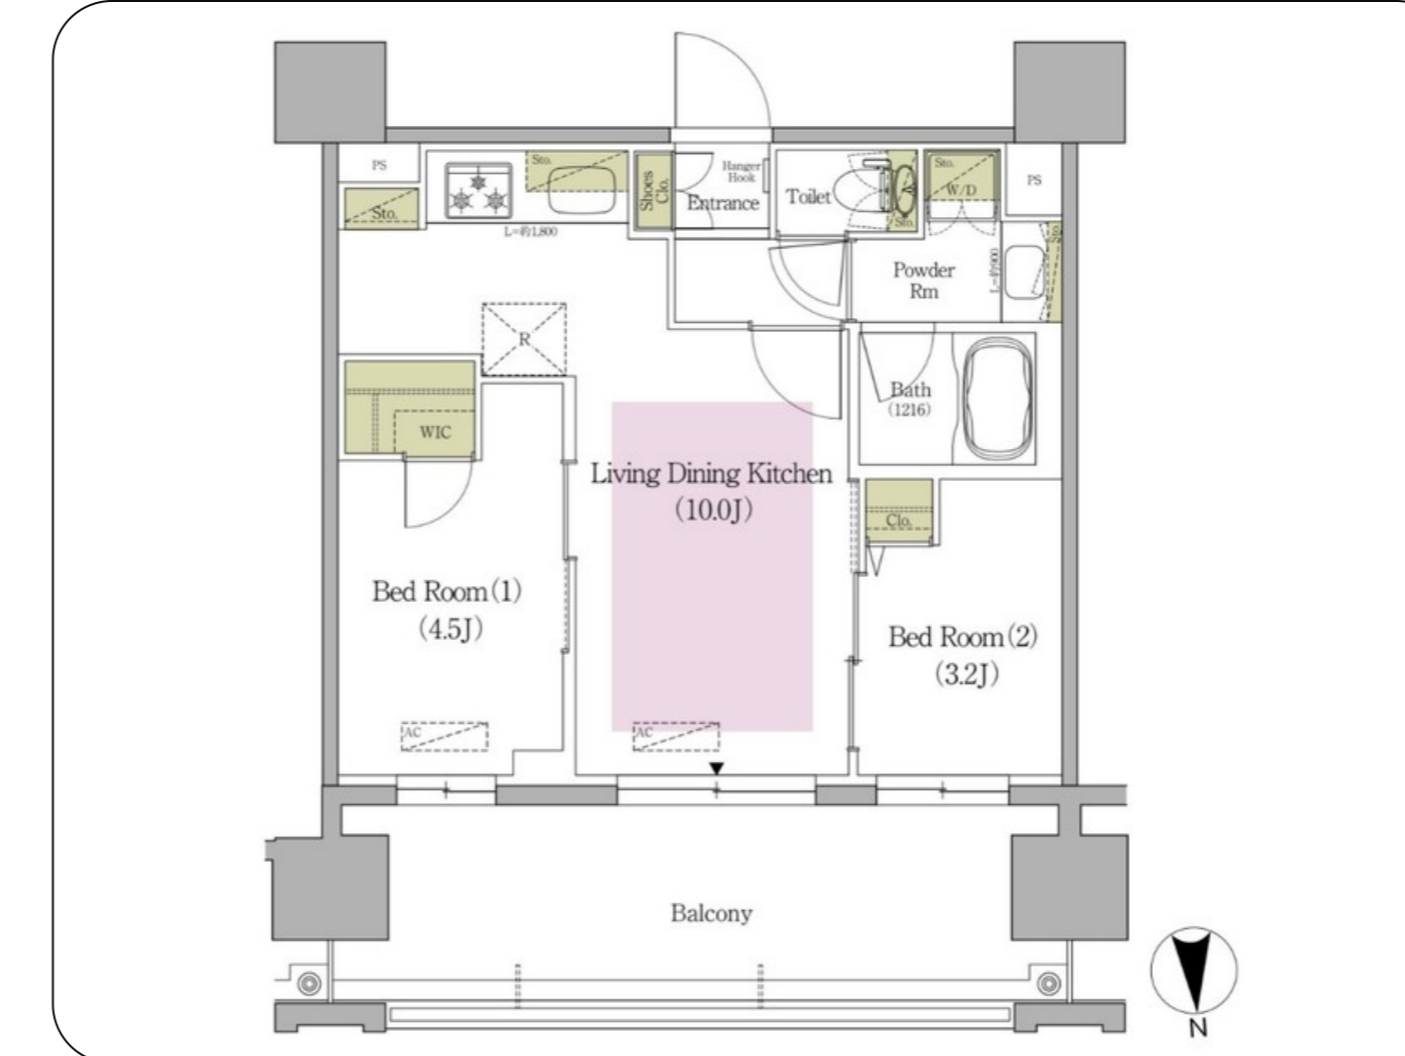

Urbanex Waseda Terrace 1202

TOKYO HOUSING

¥275,000 / monthly

Shinjuku , Wasedaturumakicho 555-2

2
Bed

2LDK
Layout

40 m²
Total Size

Management Fee

¥ 15,000

Deposit

¥ 275,000

Key Money

¥ 0

T Waseda

Sta. 6 mins. walk

T Kagurazaka

Sta. 11 mins. walk

Key Features

Separate bathroom

Balcony

Air conditioner

Autolock

Delivery box